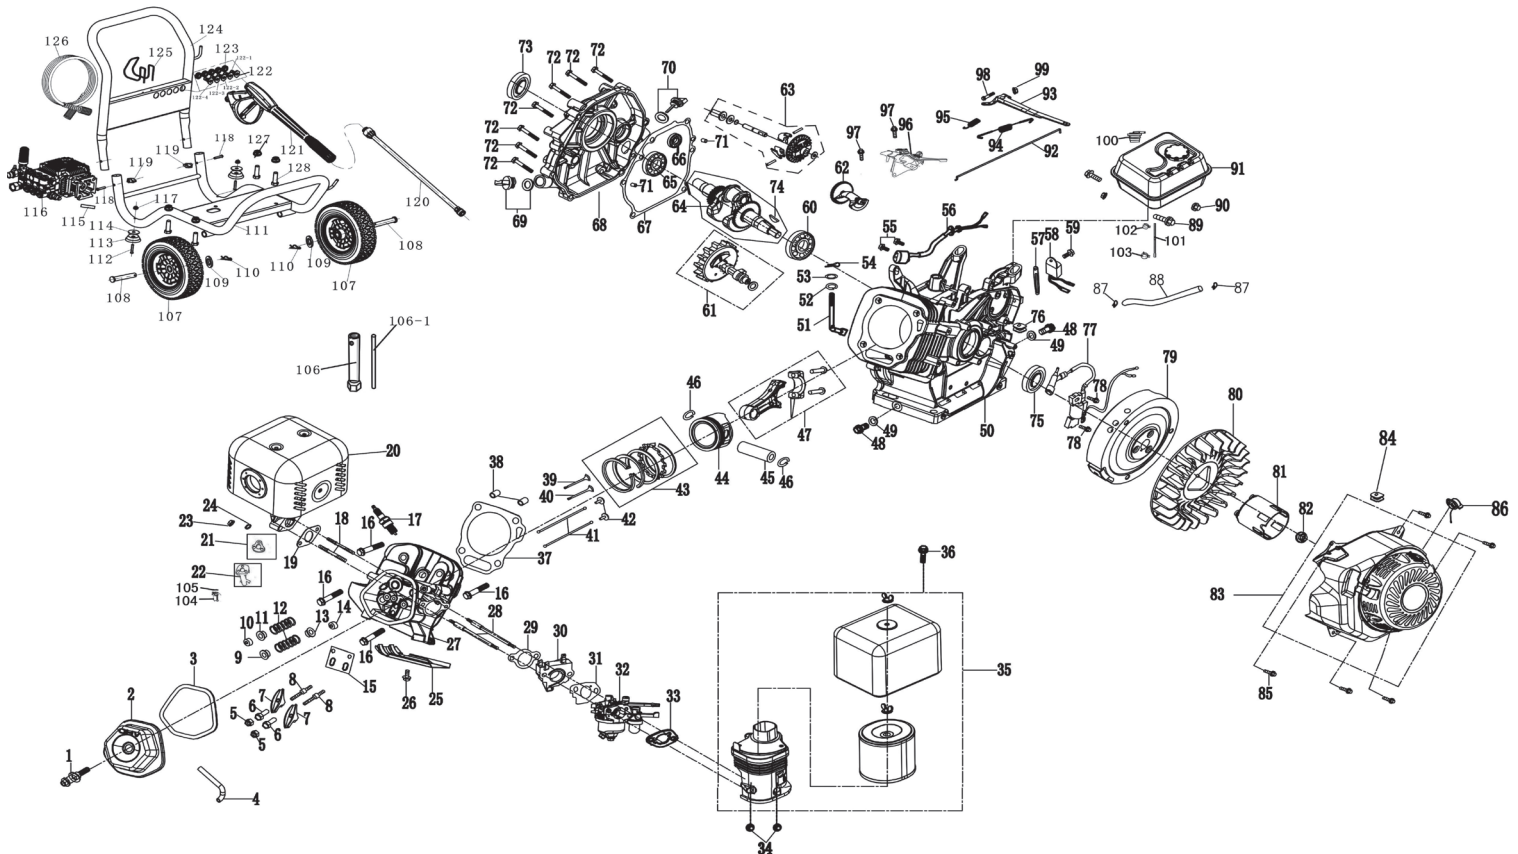

Helpline: (023) 8049 4344. Sales Desk: (023) 8049 4333. General Enquiries: (023) 8026 6355.

DRAPER TOOLS LTD, HURSLEY ROAD, CHANDLER'S FORD, EASTLEIGH, HANTS. SO53 1YF. U.K website: www.drapertools.com e-mail: sales@drapertools.com