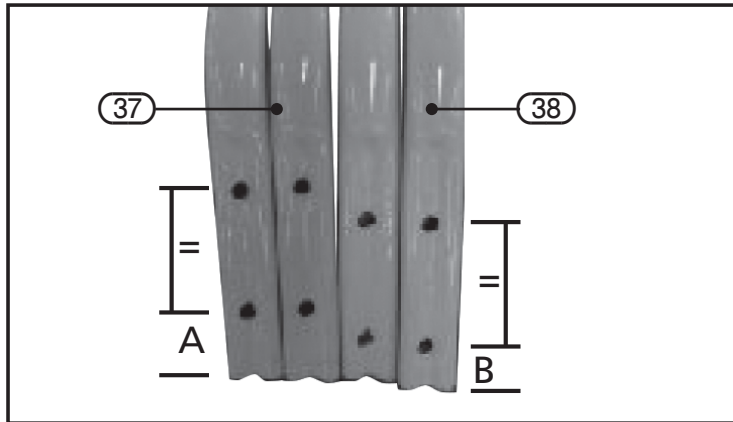

TRESTLE BASE FOR CEMENT MIXERS

01099 / 01100 / 01102 – CM170A / CM170-110 / CM140A
SPARE PARTS DRAWING & LISTING

KEY No.	PART No.	STOCK No.	DESCRIPTION
37	Y-CM170-37	55323	Leg "A"
38	Y-CM170-38	55325	Leg "B"
39	Y-CM170-39	55329	Fixing kit x4

KEY No.	PART No.	STOCK No.	DESCRIPTION
40	Y-CM170-40	55331	Centre Spigot
41	Y-CM170-41	55332	Top bracket