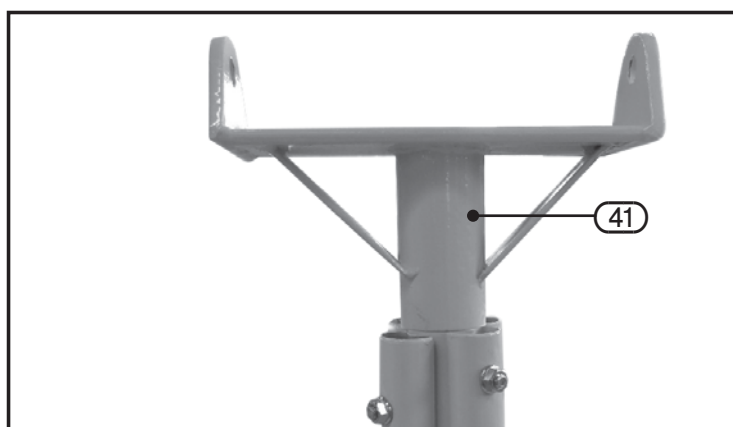

TRESTLE BASE FOR CEMENT MIXERS

01099 / 01100 / 01102 – CM170A / CM170-110 / CM140A
SPARE PARTS DRAWING & LISTING

KEY No.	PART No.	STOCK No.	DESCRIPTION
37	Y-CM170-37	55323	Leg "A"
38	Y-CM170-38	55325	Leg "B"
39	Y-CM170-39	55329	Fixing kit x4

KEY No.	PART No.	STOCK No.	DESCRIPTION
40	Y-CM170-40	55331	Centre Spigot
41	Y-CM170-41	55332	Top bracket