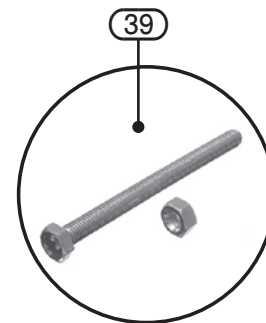

TRESTLE BASE FOR CEMENT MIXERS

01099 / 01100 / 01102 – CM170A / CM170-110 / CM140A
SPARE PARTS DRAWING & LISTING

KEY No.	PART No.	STOCK No.	DESCRIPTION
37	Y-CM170-37	55323	Leg "A"
38	Y-CM170-38	55325	Leg "B"
39	Y-CM170-39	55329	Fixing kit x4

KEY No.	PART No.	STOCK No.	DESCRIPTION
40	Y-CM170-40	55331	Centre Spigot
41	Y-CM170-41	55332	Top bracket