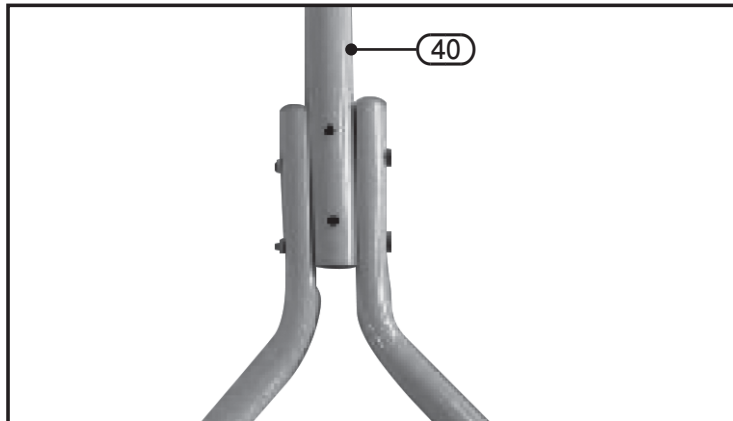

TRESTLE BASE FOR CEMENT MIXERS

01099 / 01100 / 01102 – CM170A / CM170-110 / CM140A
SPARE PARTS DRAWING & LISTING

KEY No.	PART No.	STOCK No.	DESCRIPTION
37	Y-CM170-37	55323	Leg "A"
38	Y-CM170-38	55325	Leg "B"
39	Y-CM170-39	55329	Fixing kit x4

KEY No.	PART No.	STOCK No.	DESCRIPTION
40	Y-CM170-40	55331	Centre Spigot
41	Y-CM170-41	55332	Top bracket