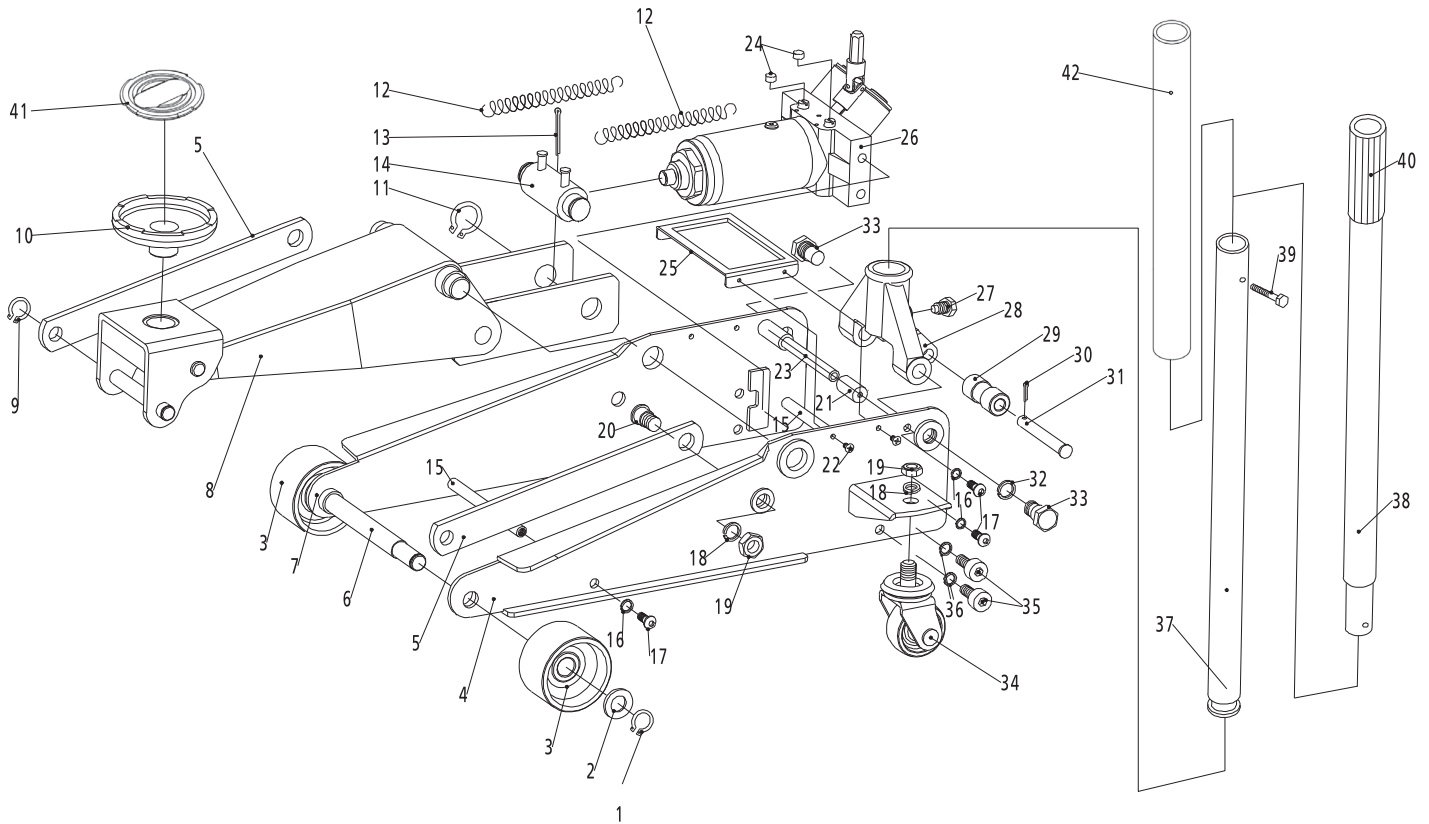

3 TONNE TROLLEY JACK

16407 – TJ3HD/C SPARE PARTS DRAWING & LISTING

KEY No.	PART No.	STOCK No.	DESCRIPTION
1	YTJ3HD/C-1	17492	Retaining Ring
2	YTJ3HD/C-2	17493	Flat Washer
3	YTJ3HD/C-3	17494	Front Wheel
4	YTJ3HD/C-4	17495	Left Side Plate
5	YTJ3HD/C-5	17496	Long Connecting Lever
6	YTJ3HD/C-6	17497	Front Wheel Shaft
7	YTJ3HD/C-7	17498	Right Side Plate
8	YTJ3HD/C-8	17500	Lift Arm
9	YTJ3HD/C-9	17501	Retaining Ring
10	YTJ3HD/C-10	17502	Saddle
11	YTJ3HD/C-11	17503	Retaining Ring
12	YTJ3HD/C-12	17504	Tension Spring
13	YTJ3HD/C-13	17505	Cotter Pin
14	YTJ3HD/C-14	17507	Connecting Rod Part
15	YTJ3HD/C-15	17508	Strengthening Rod
16	YTJ3HD/C-16	17509	Spring Washer
17	YTJ3HD/C-17	17510	Inner Hex Head Bolt
18	YTJ3HD/C-18	17511	Spring Washer
19	YTJ3HD/C-19	17512	Nut
20	YTJ3HD/C-20	17513	Connecting Lever Pivot Bolt
21	YTJ3HD/C-21	17514	Handle Stop

KEY No.	PART No.	STOCK No.	DESCRIPTION
22	YTJ3HD/C-22	17515	Sunk Screw
23	YTJ3HD/C-23	17516	Handle Stop Bar
24	YTJ3HD/C-24	17517	Safety Cap
25	YTJ3HD/C-25	17518	Cover Plate
26	YTJ3HD/C-26	17519	Pump Unit
27	YTJ3HD/C-27	17520	Screw
28	YTJ3HD/C-28	17521	Piston Crank
29	YTJ3HD/C-29	17522	Idler Wheel
30	YTJ3HD/C-30	17523	Cotter Pin
31	YTJ3HD/C-31	17524	Idler Wheel Roll Pin
32	YTJ3HD/C-32	17525	Spring Washer
33	YTJ3HD/C-33	17526	Piston Crank Bolt
34	YTJ3HD/C-34	17527	Rear Castor
35	YTJ3HD/C-35	17528	Hex Screw
36	YTJ3HD/C-36	17529	Spring Washer
37	YTJ3HD/C-37	17531	Lower Handle Section
38	YTJ3HD/C-38	17532	Upper Handle Section
39	YTJ3HD/C-39	17533	Screw
40	YTJ3HD/C-40	17534	Handle Grip
41	YTJ3HD/C-41	45569	Rubber saddle pad
42	YTJ3HD/C-42	45571	EVA foam handle