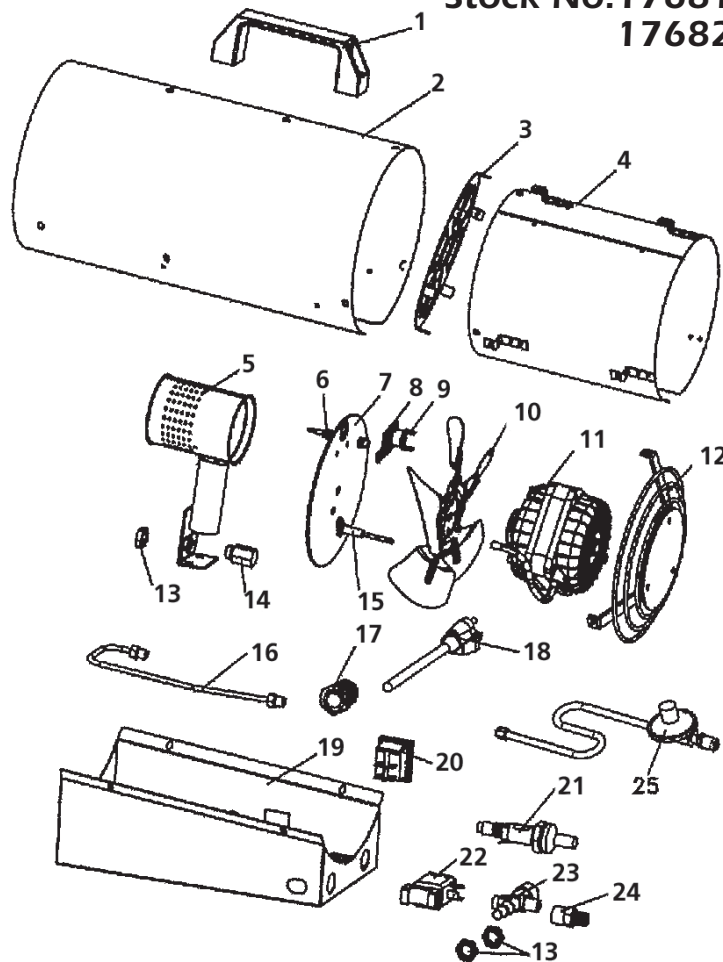

SPARE PARTS LISTING & DRAWING SHEET FOR Propane Space Heater

Stock No.17681
17682

Part No.PSH50
PSH50SS

KEY No.	PART No.	STOCK No.	DESCRIPTION
1	YPSH50-1	17698	Handle
2	YPSH50-2	17699	Outer cylinder
3	YPSH50-3	17700	Front guard
4	YPSH50-4	17701	Middle cylinder assembly
5	YPSH50-5	17702	Burner
6	YPSH50-6	17703	Thermocouple
7	YPSH50-7	17705	Flame holder
8	YPSH50-8	17706	High limit switch bracket
9	YPSH50-9	17707	High limit switch
10	YPSH50-10	17708	Fan
11	YPSH50-11	17709	Motor assembly
12	YPSH50-12	17710	Inlet grille
13	YPSH50-13	17711	Nut

KEY No.	PART No.	STOCK No.	DESCRIPTION
14	YPSH50-14	17712	Nozzle
15	YPSH50-15	17713	Electrode igniter
16	YPSH50-16	17714	Fuel tube assembly
17	YPSH50-17	17715	Strain relief bush
18	YPSH50-18	17716	Power cable assembly
19	YPSH50-19	17717	Control box
20	YPSH50-20	17718	Power switch
21	YPSH50-21	17719	Piezo igniters
22	YPSH50-22	17721	Solenoid valve assembly
23	YPSH50-23	17723	Gas valve
24	YPSH50-24	17724	Regulator connector
25	YPSH50-25	17725	Hose/Regulator assembly