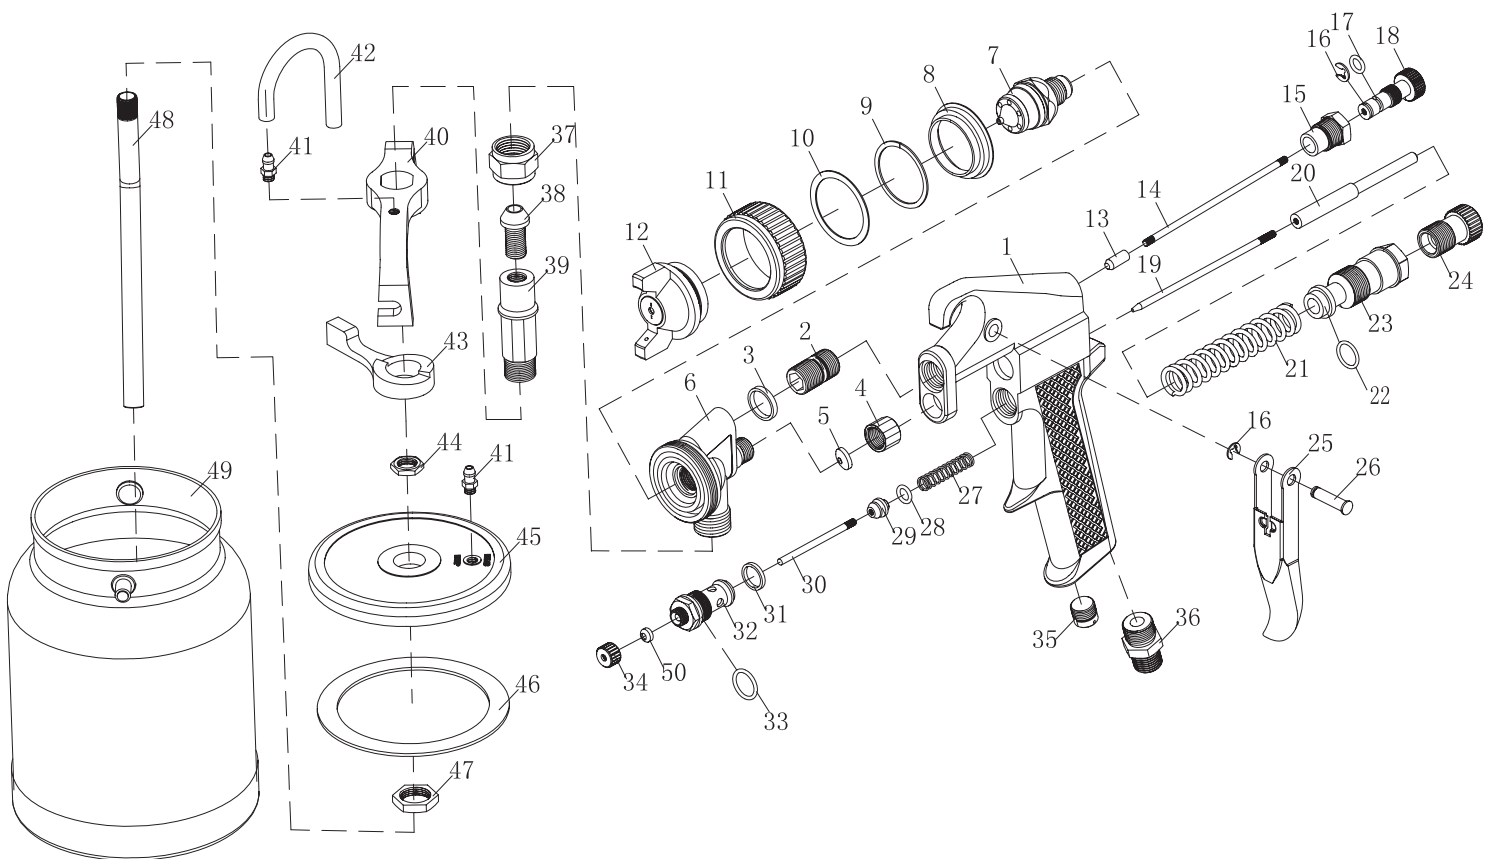

Helpline: (023) 8049 4344. Sales Desk: (023) 8049 4333. General Enquiries: (023) 8026 6355.

DRAPER TOOLS LTD, HURSLEY ROAD, CHANDLER'S FORD, EASTLEIGH, HANTS. SO53 1YF. U.K. internet: www.draper.co.uk e-mail: sales@drapertools.com