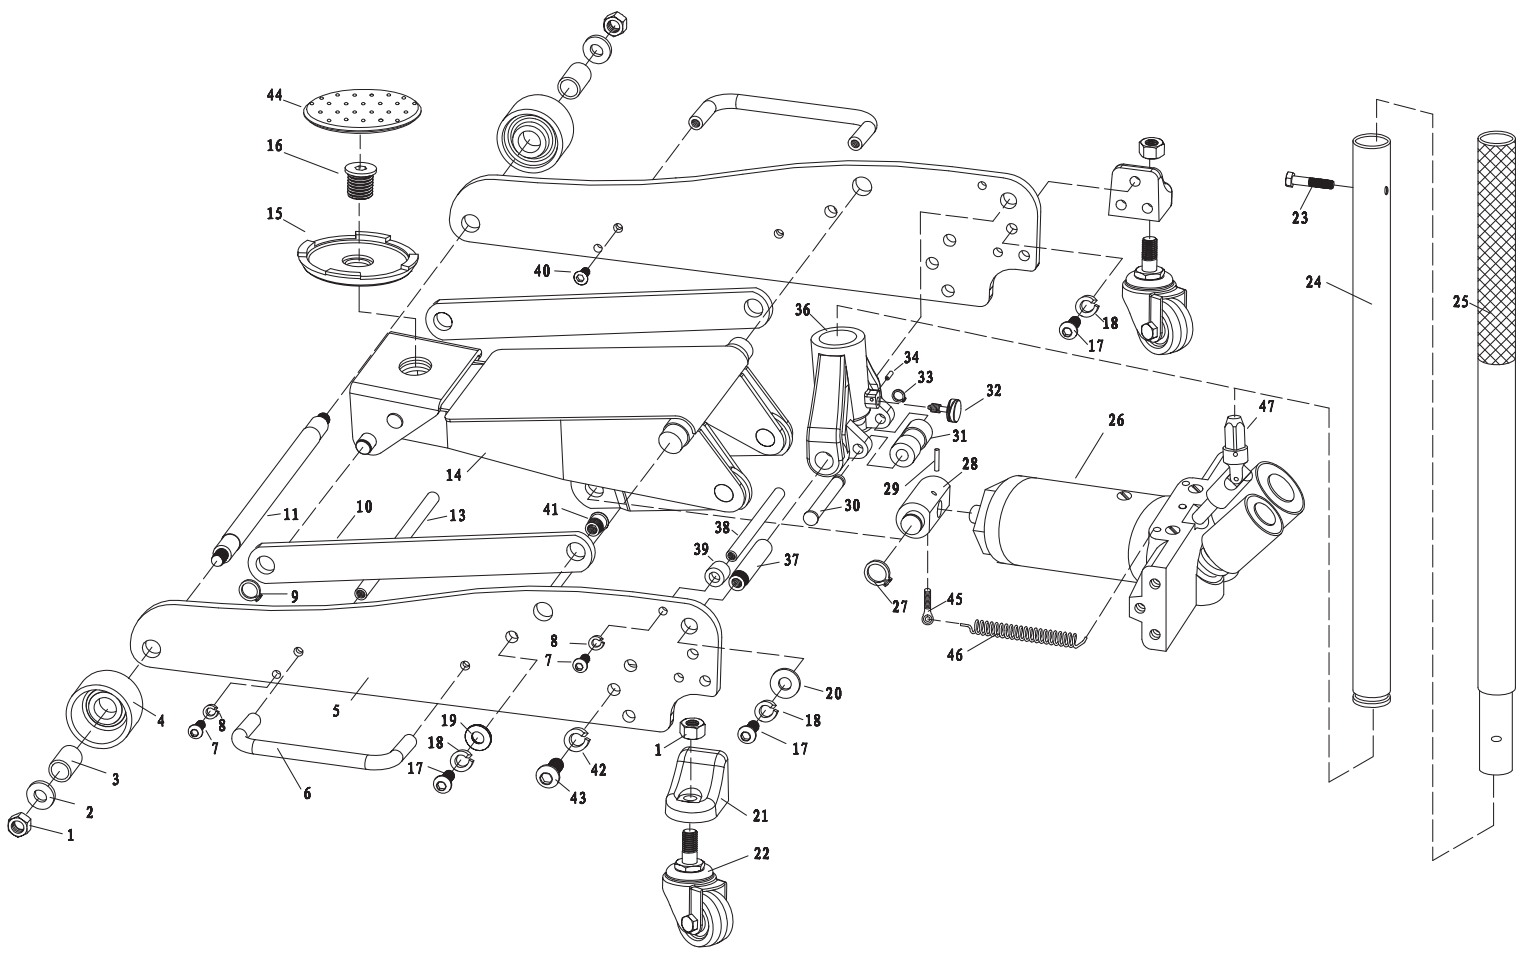

SPARE PARTS LISTING SHEET FOR

2.5 tonne Low Profile Aluminium Trolley Jack

Stock No.31479

Part No.TJA250

KEY No.	PART No.	STOCK No.	DESCRIPTION
1	YTJAS250-1	32384	Lock nut M12
2	YTJAS250-2	32385	Front wheel washer
3	YTJAS250-3	32386	Front wheel bush
4	YTJAS250-4	32387	Front wheel
5	YTJAS250-5	32388	Side plate
6	YTJAS250-6	32389	Carrying handle
7	YTJAS250-7	32390	Screw
8	YTJAS250-8	32391	Washer
9	YTJAS250-9	32392	Retaining ring
10	YTJAS250-10	32393	Radius linkage
11	YTJAS250-11	32394	Front wheel axle
13	YTJAS250-13	32395	Tie rod
14	YTJAS250-14	32396	Lift arm
15	YTJAS250-15	32397	Saddle
16	YTJAS250-16	32399	Saddle Screw
17	YTJAS250-17	32400	Screw
18	YTJAS250-18	32401	Washer
19	YTJAS250-19	32402	Washer
20	YTJAS250-20	32404	Washer
21	YTJAS250-21	32405	Rear caster base
22	YTJAS250-22	32408	Rear caster
23	YTJAS250-23	32409	Screw
24	YTJAS250-24	32411	Lower handle

KEY No.	PART No.	STOCK No.	DESCRIPTION
25	YTJAS250-25	32412	Upper handle
26	YTJAS250-26	32414	Hydraulic unit
27	YTJAS250-27	32415	Retaining ring
28	YTJAS250-28	32417	Link block
29	YTJAS250-29	32419	Pin
30	YTJAS250-30	32420	Roller pin
31	YTJAS250-31	32422	Roller
32	YTJAS250-32	32423	Handle set screw
33	YTJAS250-33	32424	Retaining ring 12
34	YTJAS250-34	32425	Pin
36	YTJAS250-36	32426	Handle yoke
37	YTJAS250-37	32428	Handle yoke bolt
38	YTJAS250-38	32429	Tie rod
39	YTJAS250-39	32430	Rubber bumper
40	YTJAS250-40	32431	Screw
41	YTJAS250-41	32472	Linkage bolt
42	YTJAS250-42	32479	Washer
43	YTJAS250-43	32480	Screw
44	YTJAS250-44	32485	Saddle pad
45	YTJAS250-45	32492	Clip
46	YTJAS250-46	32497	Return spring
47	YTJAS250-47	32499	Universal joint

SPARE PARTS DRAWING SHEET FOR

2.5 tonne Low Profile Aluminium Trolley Jack

Stock No.31479

Part No.TJA250

Helpline: (023) 8049 4344. Sales Desk: (023) 8049 4333. General Enquiries: (023) 8026 6355.

DRAPER TOOLS LTD, HURSLEY ROAD, CHANDLER'S FORD, EASTLEIGH, HANTS. SO53 1YF. U.K website: www.drapertools.com e-mail: sales@drapertools.com