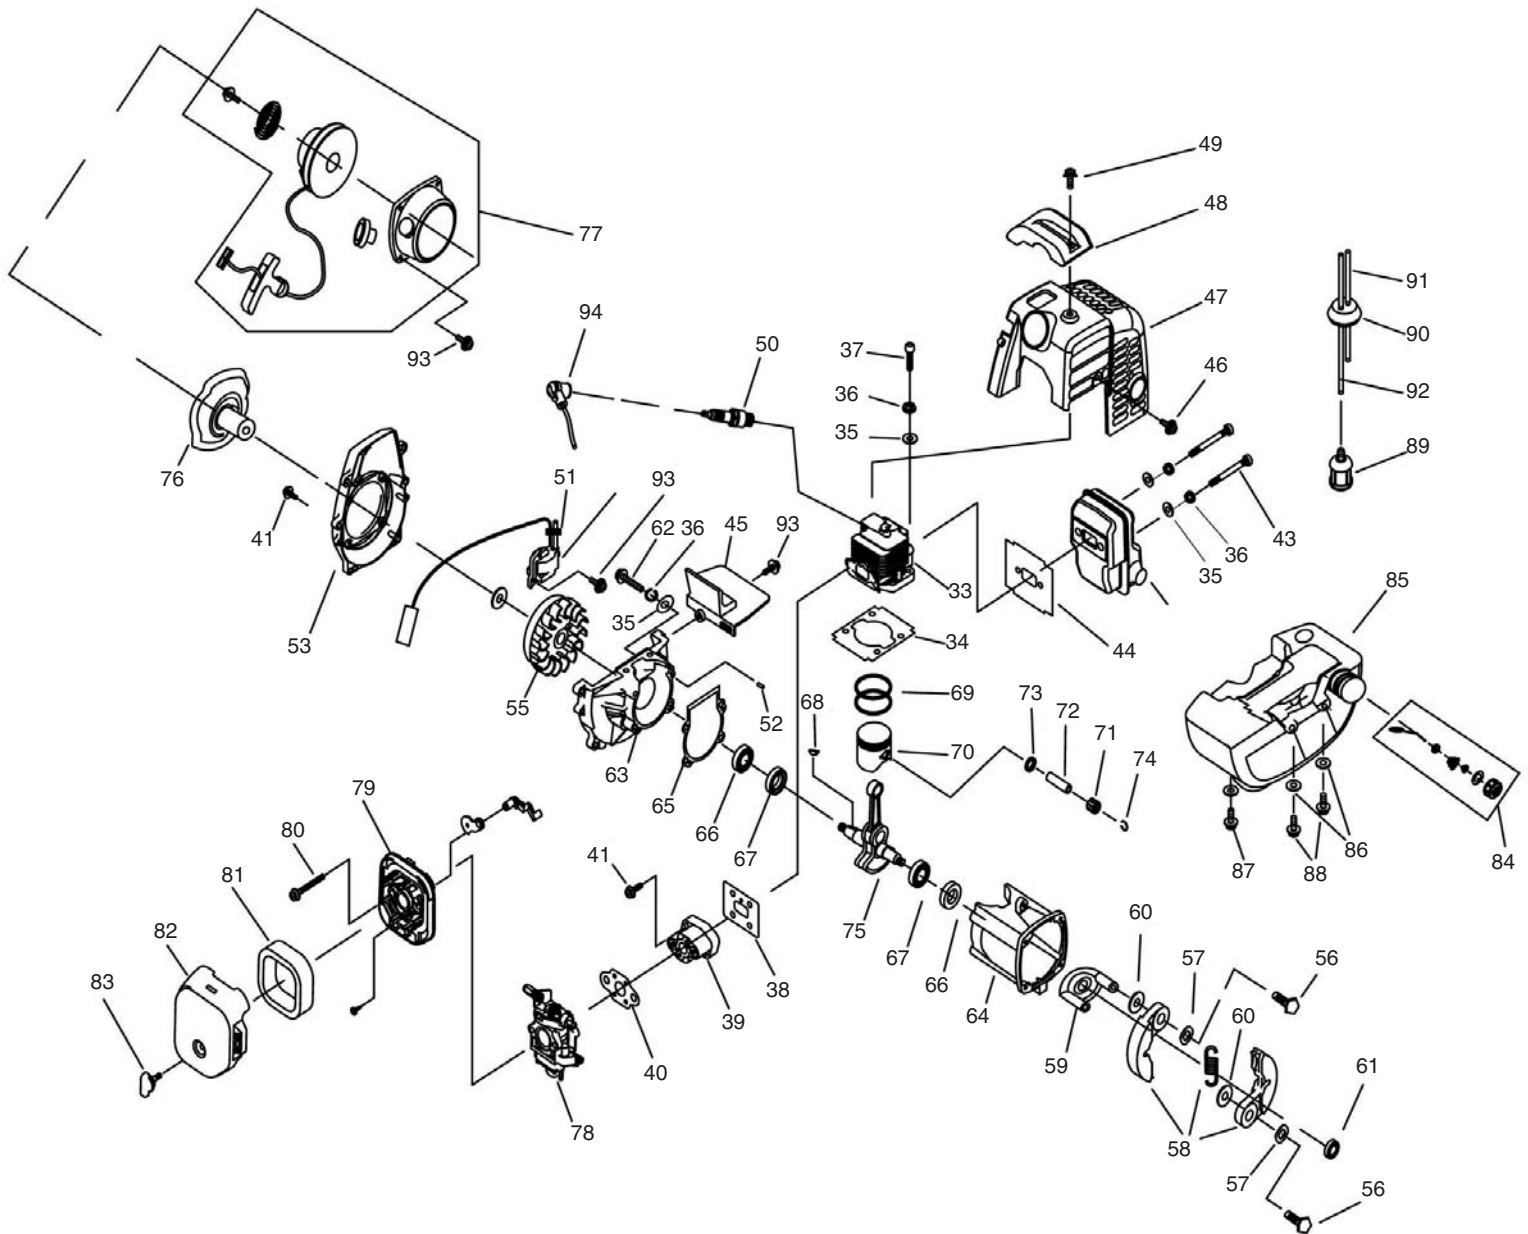

DRAPER®

PETROL
**HEDGE
TRIMMER**

32319

**SPARE PARTS DRAWING SHEET
(ENGINE)**

Helpline: (023) 8049 4344. Sales Desk: (023) 8049 4333. General Enquiries: (023) 8026 6355.

DRAPER TOOLS LTD, HURSLEY ROAD, CHANDLER'S FORD, EASTLEIGH, HANTS. SO53 1YF. U.K website: drapertools.com e-mail: sales@drapertools.com