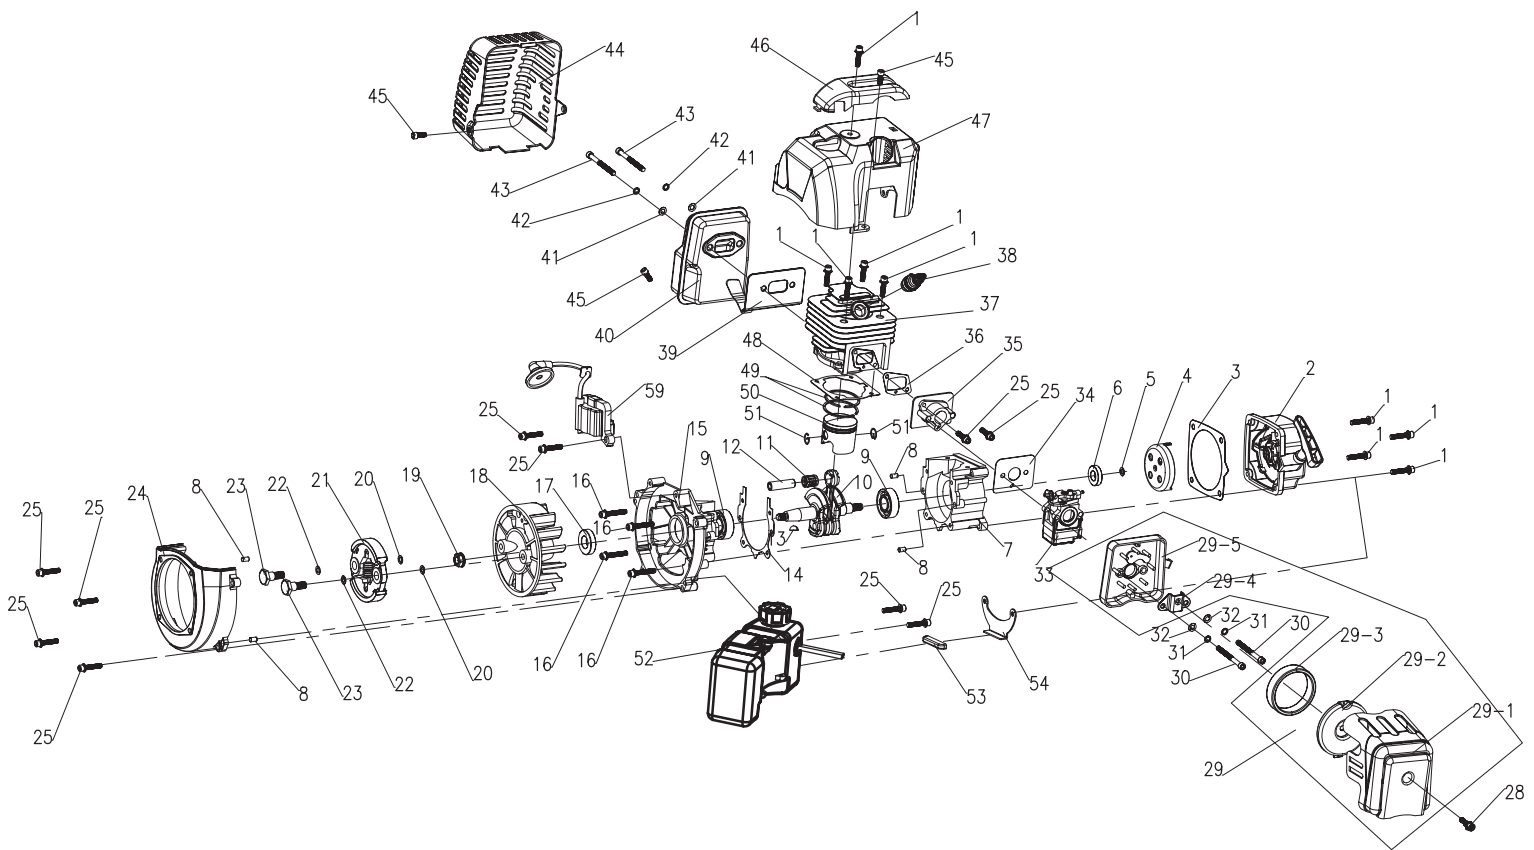

Helpline: (023) 8049 4344. Sales Desk: (023) 8049 4333. General Enquiries: (023) 8026 6355.

DRAPER TOOLS LTD, HURSLEY ROAD, CHANDLER'S FORD, EASTLEIGH, HANTS. SO53 1YF. U.K website: drapertools.com e-mail: sales@drapertools.com