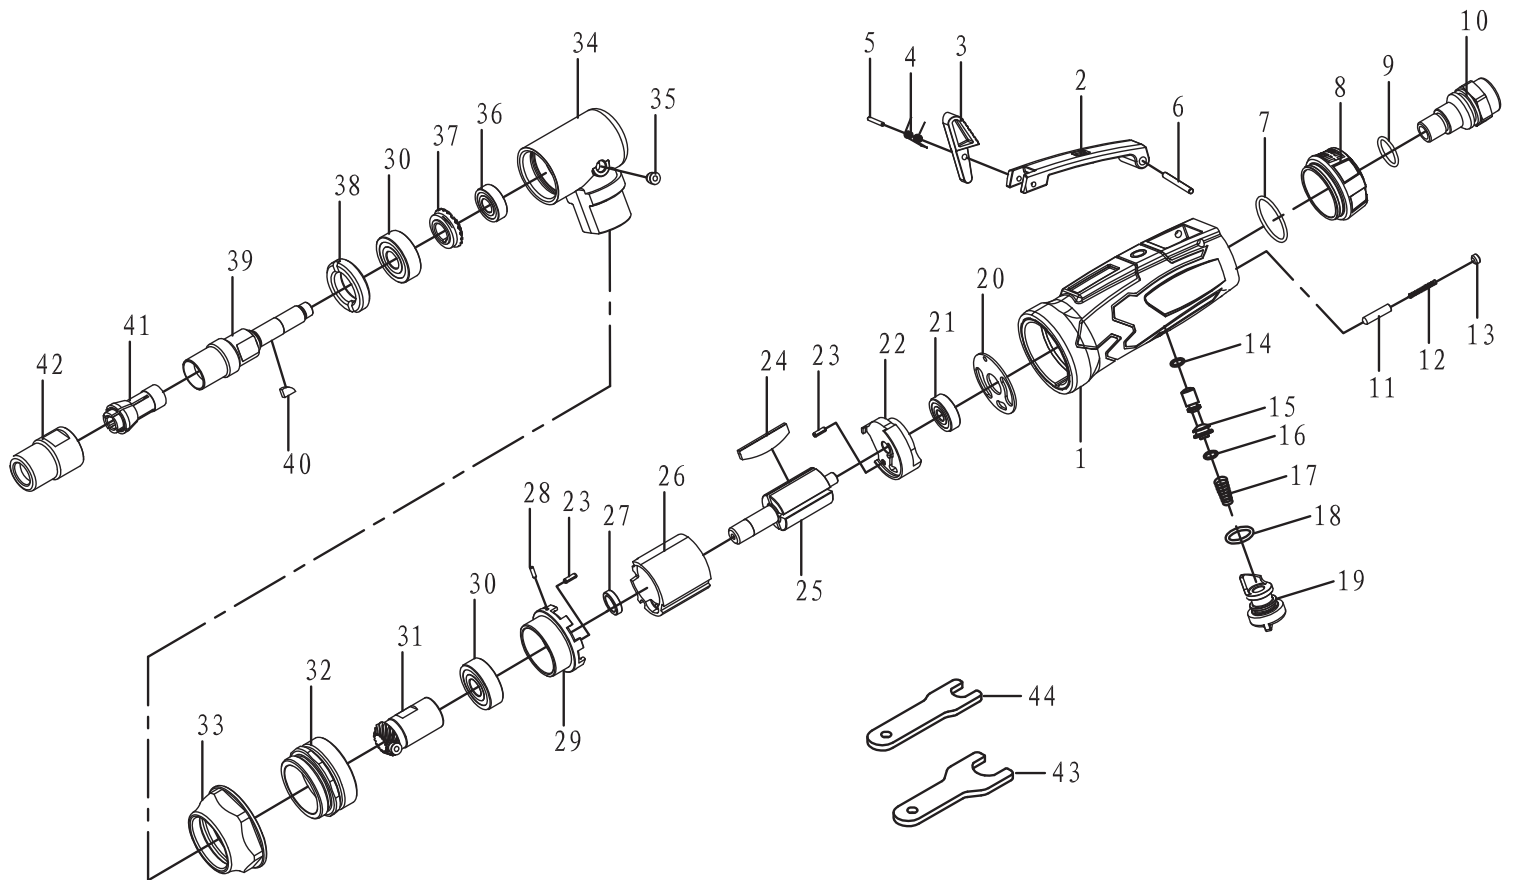

SPARE PARTS LISTING SHEET FOR

6mm 90° Straight Air Die Grinder

Stock No.65137

Part Nos.SFAG90

KEY No.	PART No.	STOCK No.	DESCRIPTION
1	YSFAG90-01	66030	Housing
2	YSFAG90-02	66042	Trigger
3	YSFAG90-03	66069	Safety Latch
4	YSFAG90-04	66070	Spring
5	YSFAG90-05	66071	Pin
6	YSFAG90-06	66073	Pin
7	YSFAG90-07	66074	O-ring
8	YSFAG90-08	66077	Muffle cover
9	YSFAG90-09	66080	O-ring
10	YSFAG90-10	66086	Air inlet connector
11	YSFAG90-11	66087	Pin
12	YSFAG90-12	66094	Spring
13	YSFAG90-13	66097	Screw
14	YSFAG90-14	66099	O-ring
15	YSFAG90-15	66104	Pin
16	YSFAG90-16	66106	O-ring
17	YSFAG90-17	66107	Spring
18	YSFAG90-18	66108	O-ring
19	YSFAG90-19	66109	Dial
20	YSFAG90-20	66110	Sealing Gasket
21	YSFAG90-21	66111	Bearing
22	YSFAG90-22	66112	Back Cylinder Head
23	YSFAG90-23	66113	Pin

KEY No.	PART No.	STOCK No.	DESCRIPTION
24	YSFAG90-24	66114	Blade
25	YSFAG90-25	66115	Rotor
26	YSFAG90-26	66116	Cylinder
27	YSFAG90-27	66117	Washer
28	YSFAG90-28	66118	Pin
29	YSFAG90-29	66120	Front cylinder head
30	YSFAG90-30	66121	Bearing
31	YSFAG90-31	66122	Driving bevel gear
32	YSFAG90-32	66123	Locking ring
33	YSFAG90-33	66124	Nut
34	YSFAG90-34	66130	L Connector
35	YSFAG90-35	66131	Oil inlet
36	YSFAG90-36	66136	Bearing
37	YSFAG90-37	66137	Transmission gear
38	YSFAG90-38	66138	Retainer
39	YSFAG90-39	66139	Driving shaft
40	YSFAG90-40	66140	Key
41	YSFAG90-41	66146	Collet
42	YSFAG90-42	66147	Collet nut
43	YSFAG90-43	66148	Large spanner
44	YSFAG90-44	74887	Small spanner

SPARE PARTS DRAWING SHEET FOR

6mm 90° Straight Air Die Grinder

Stock No.65137

Part Nos.SFAG90

Helpline: (023) 8049 4344. **Sales Desk:** (023) 8049 4333. **General Enquiries:** (023) 8026 6355.

DRAPER TOOLS LTD, HURSLEY ROAD, CHANDLER'S FORD, EASTLEIGH, HANTS. SO53 1YF. U.K website: www.drapertools.com e-mail: sales@drapertools.com