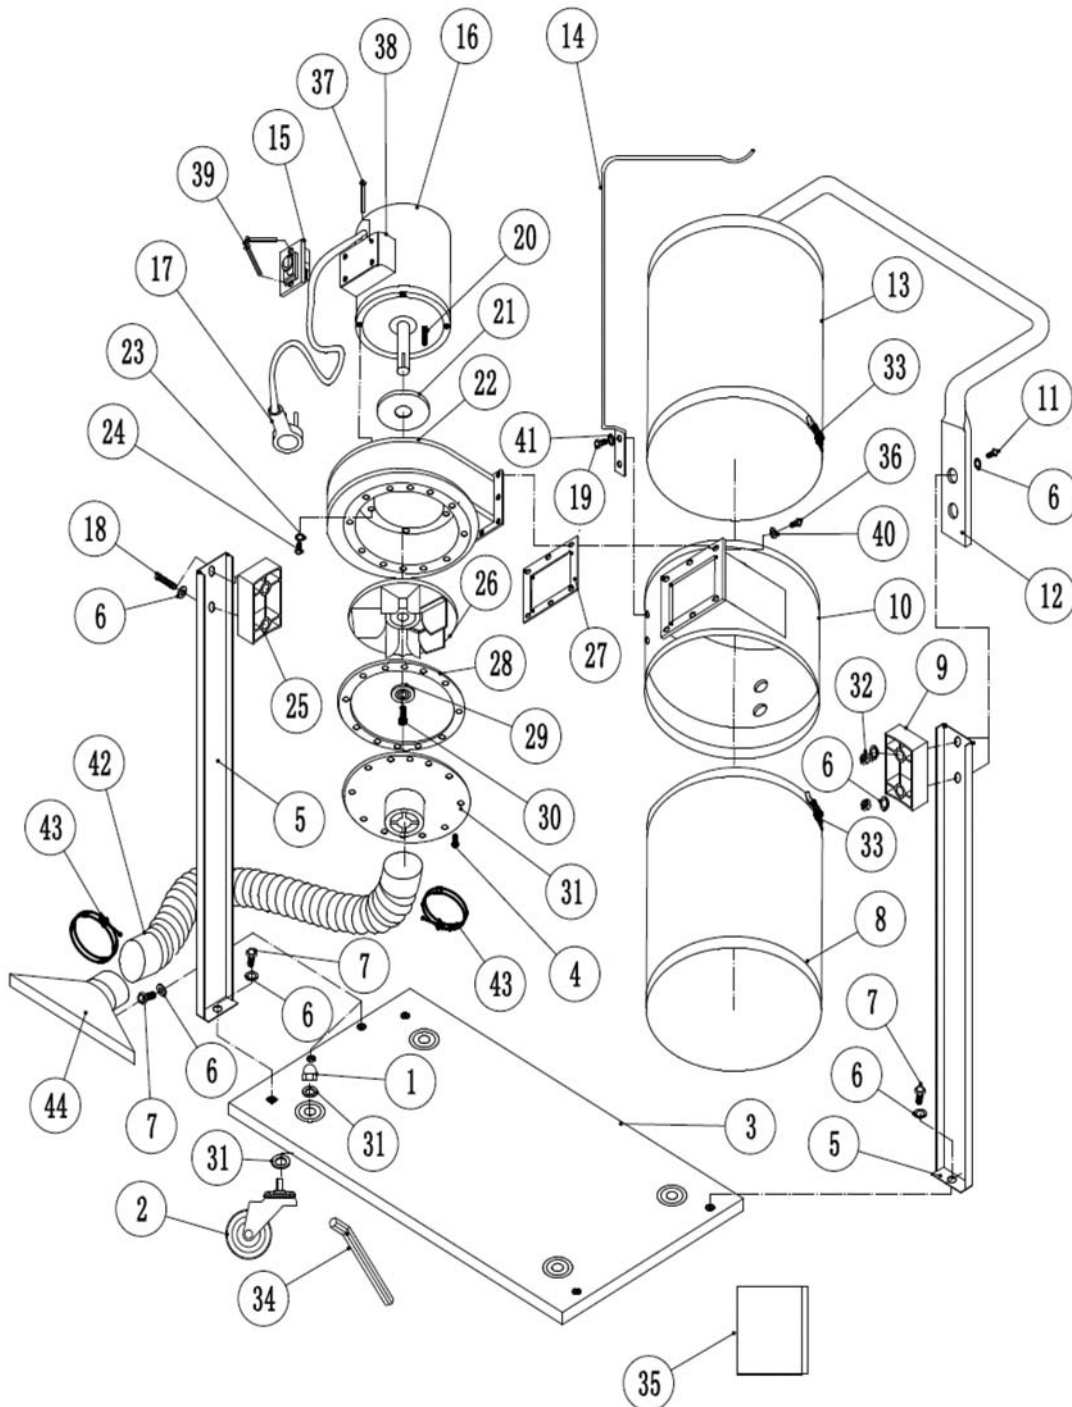

SPARE PARTS LISTING SHEET FOR

750W Dust Extractor

Stock No.79359

Part No.DE750A

KEY No.	PART No.	STOCK No.	DESCRIPTION
1	YDE750A-01	81069	Nut
2	YDE750A-02	81070	Castor
3	YDE750A-03	81071	Base
4	YDE750A-04	81072	Pan screw
5	YDE750A-05	81073	Support rod
6	YDE750A-06	81074	Washer
7	YDE750A-07	81075	Hex screw
8	YDE750A-08	81076	Collector bag
9	YDE750A-09	81079	Collector block
10	YDE750A-10	81080	Filtration housing
11	YDE750A-11	81081	Hex screw
12	YDE750A-12	81082	Handle
13	YDE750A-13	81083	Filter bag
14	YDE750A-14	81084	Verticle stand
15	YDE750A-15	81085	Switch
16	YDE750A-16	81086	Motor
17	YDE750A-17	81087	Power cord
18	YDE750A-18	81089	Hex screw
19	YDE750A-19	81090	Pan screw
20	YDE750A-20	81091	Key
21	YDE750A-21	81092	Packing
22	YDE750A-22	81093	Fan housing

KEY No.	PART No.	STOCK No.	DESCRIPTION
23	YDE750A-23	81097	Spring washer
24	YDE750A-24	81098	Hex screw
25	YDE750A-25	81099	Block
26	YDE750A-26	81100	Fan
27	YDE750A-27	81101	Gasket
28	YDE750A-28	81102	Gasket
29	YDE750A-29	81103	Washer
30	YDE750A-30	81104	Hex screw
31	YDE750A-31	81105	Inlet
32	YDE750A-32	81106	Nut
33	YDE750A-33	81107	Bag clamp
34	YDE750A-34	81112	Hex key
36	YDE750A-36	81117	Hex screw
37	YDE750A-37	81120	Pan screw
38	YDE750A-38	81122	Switch cover
39	YDE750A-39	81123	Cross slot screw
40	YDE750A-40	81125	Washer
41	YDE750A-41	81126	Washer
42	YDE750A-42	81127	Hose
43	YDE750A-43	81129	Hose clamp
44	YDE750A-44	81132	Floor sweeper

KCCH140213

SPARE PARTS DRAWING SHEET FOR

750W Dust Extractor

Stock No.79359

Part No.DE750A

Helpline: (023) 8049 4344. Sales Desk: (023) 8049 4333. General Enquiries: (023) 8026 6355.

DRAPER TOOLS LTD, HURSLEY ROAD, CHANDLER'S FORD, EASTLEIGH, HANTS. SO53 1YF. U.K website: www.drapertools.com e-mail: sales@drapertools.com