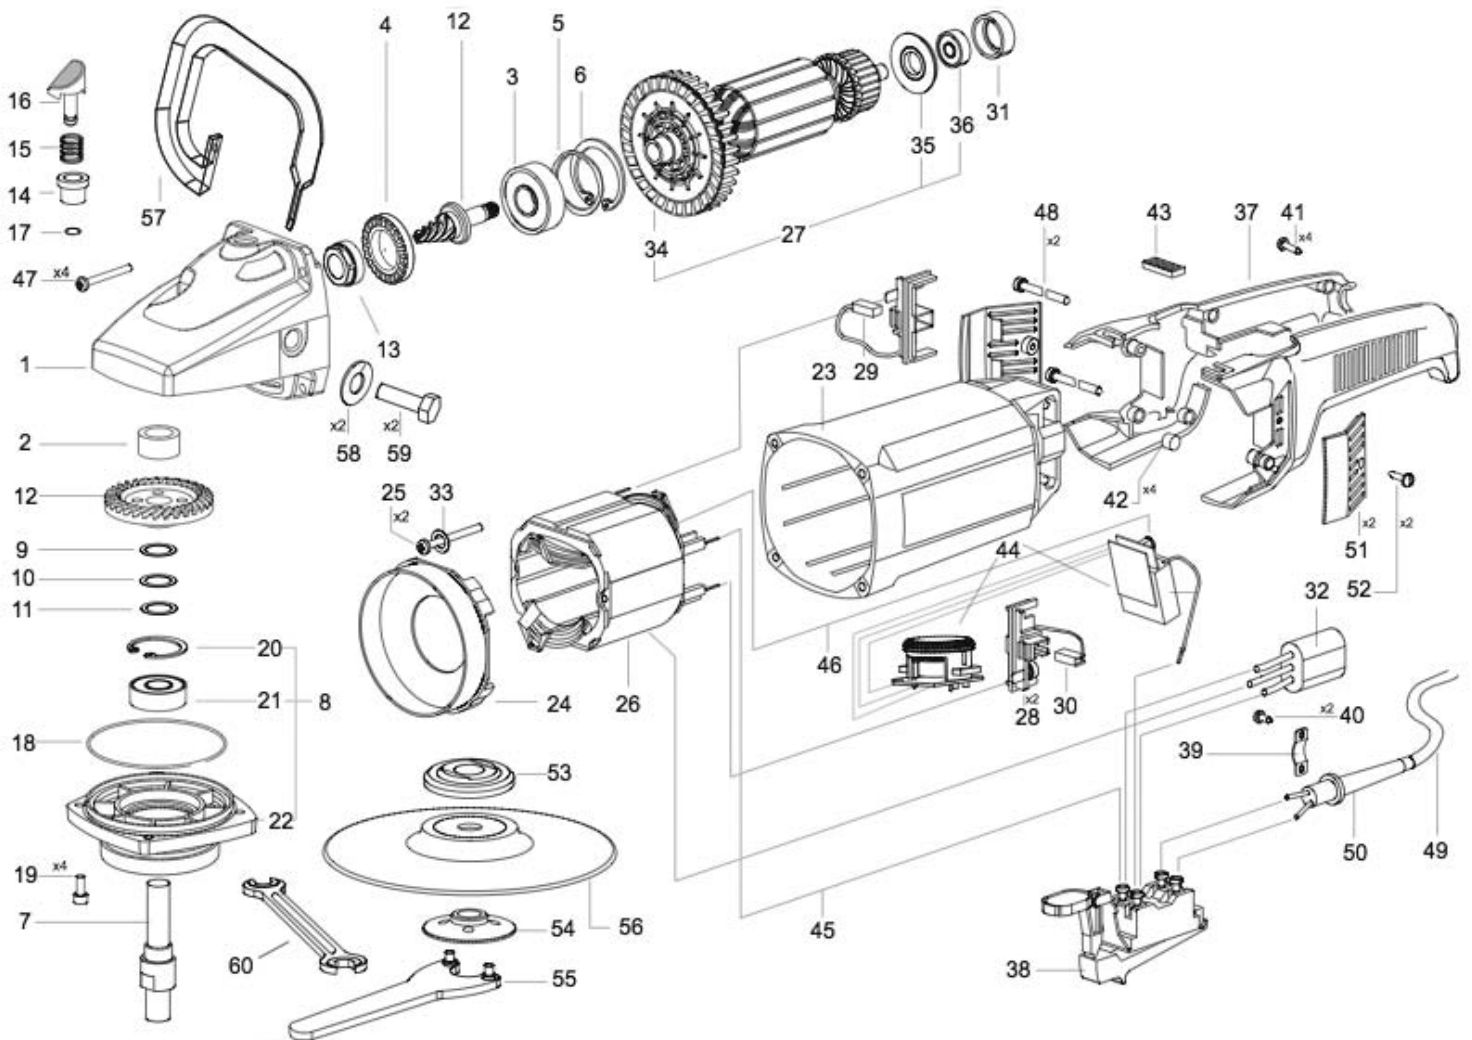

04/2005

Helpline: (023) 8049 4344. Sales Desk: (023) 8049 4333. General Enquiries: (023) 8026 6355.

DRAPER TOOLS LTD, HURSLEY ROAD, CHANDLER'S FORD, EASTLEIGH, HANTS. SO53 1YF. U.K.

internet: www.draper.co.uk

e-mail: sales@drapertools.com