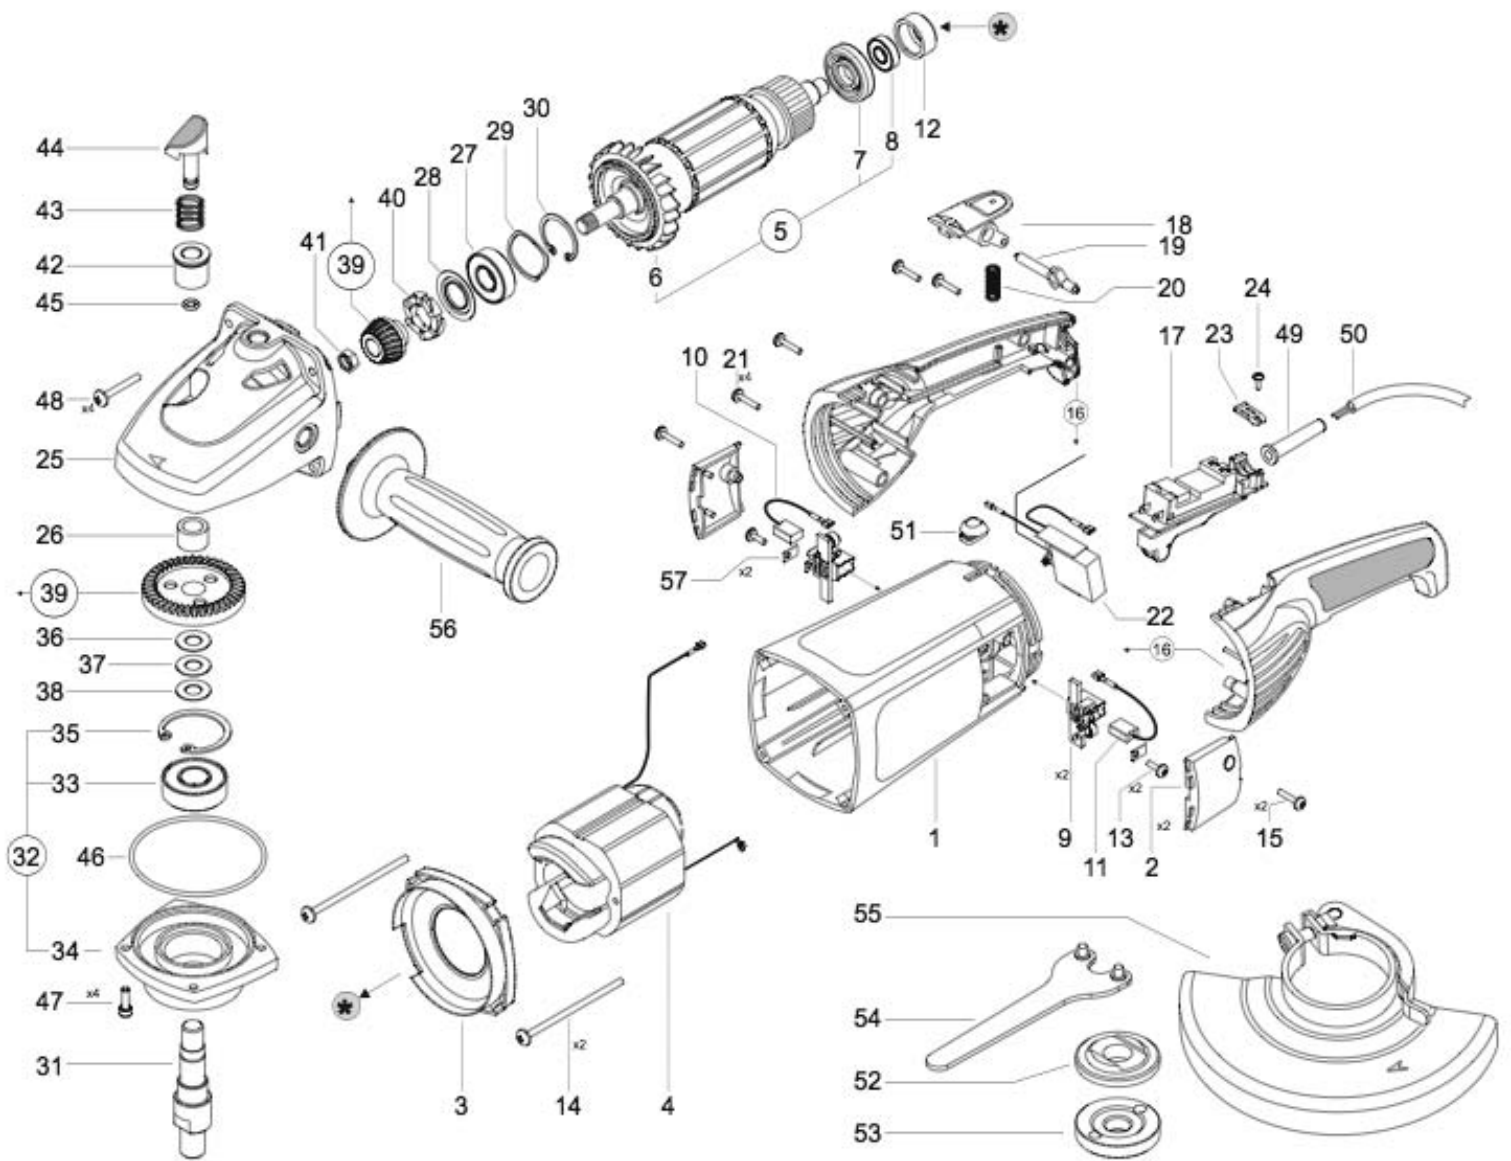

230mm Angle Grinder

Stock No.80271, 80277 Part No.AG2231

02/2005

Helpline: (023) 8049 4344. Sales Desk: (023) 8049 4333. General Enquiries: (023) 8026 6355.

DRAPER TOOLS LTD, HURSLEY ROAD, CHANDLER'S FORD, EASTLEIGH, HANTS. SO53 1YF. U.K.

internet: www.draper.co.uk

e-mail: sales@drapertools.com