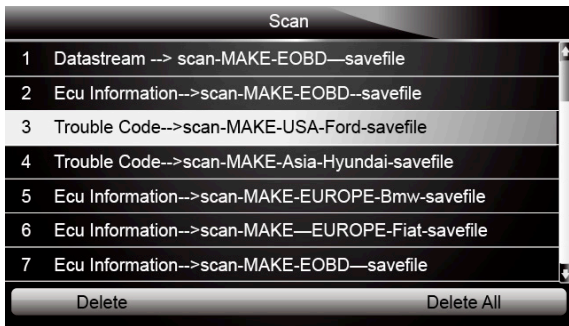

Figure 6-1 Sample Home Screen

2. A screen with a list of test records displays. If no data is recorded, the message “No Data available!” is displayed.

Figure 6-2 Sample Playback Screen

3. Scroll with the arrow keys to highlight a vehicle record and press the **ENTER** key. Details of the test record displays. Use the up and down arrow keys to scroll through data to select lines.