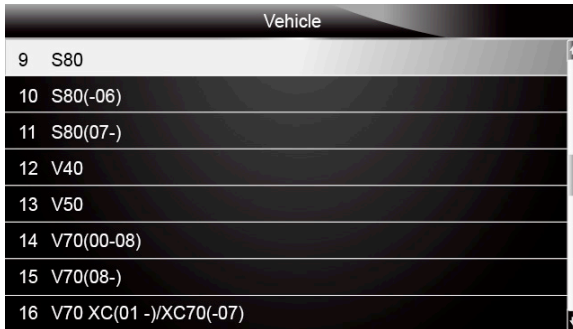

Figure 4-65 Sample Oil Reset Menu Screen

2. A list of vehicle models displays. Scroll with up and down arrow keys to highlight the vehicle being tested and press the **ENTER** key to continue.

Figure 4-66 Sample Vehicle Model Selection Screen