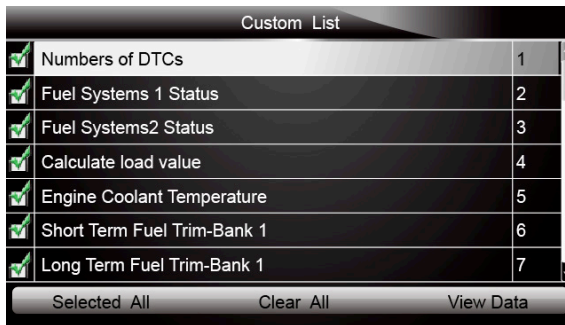

Figure 5-15 Sample Live Data Menu Screen

- The custom datastream selection screen displays. Scroll with the up and down arrow keys to highlight a line, press the **ENTER** key and then repeat the action to make more selections.