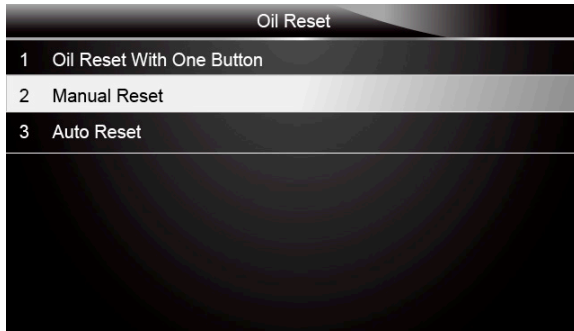

This manual reset procedure can be interrupted and aborted if the ignition key position is changed.

-  To do oil reset manually:
1. Scroll with up and down arrow keys to highlight **Manual Reset** from the **Oil Reset** menu and press **ENTER** to confirm.