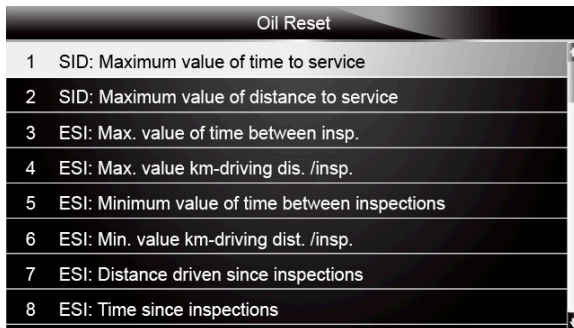

Figure 4-10 Sample Oil Reset Menu Screen

2. Scroll with the arrow keys to highlight a function you wish to test and press the **ENTER** key to confirm.

Figure 4-11 Sample Oil Reset Function Screen

3. The stored value on the vehicle being tested displays. Press the function key **OK** to set the service value you want or press the function key **Cancel** to quit service reset.