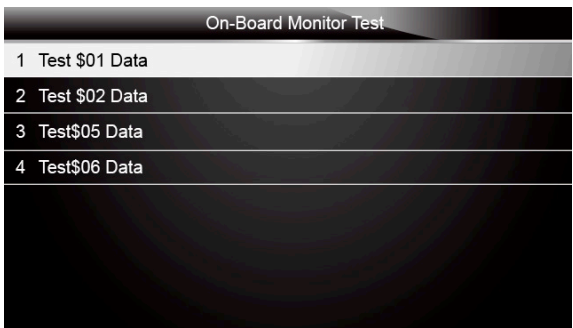

Diagnostic Menu	
1	System Status
2	Read Codes
3	Erase Codes
4	Live Data
5	Freeze Frame
6	I/M Readiness
7	O2 Monitor Test
8	On-board Monitor Test

Figure 5-27 Sample Diagnostic Menu Screen

2. Depending on the protocol the vehicle used, one of these 2 screens shows.