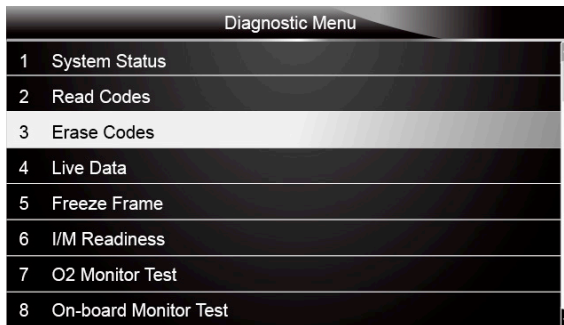

To clear codes:

1. Scroll with the arrow keys to highlight **Erase Codes** from Diagnostic Menu and press the **ENTER** key.

Figure 5-7 Sample Diagnostic Menu Screen

2. Follow the on-screen instructions and answer questions about the vehicle being tested to complete the procedure.