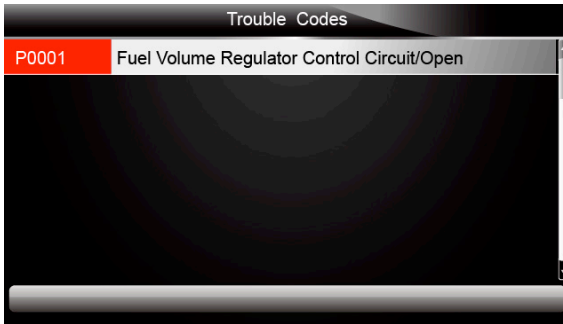

Figure 5-39 Sample Diagnostic Menu Screen

2. Enter a valid code number and press the function key **Finish**.

Figure 5-40 Sample DTC Lookup Screen

3. A screen with code number and its definition displays. If definition could not be found (SAE or Manufacturer Specific), the service tool displays "DTC definition not found! Please refer to vehicle service manual!" If a P1xxx, C1xxx, B1xxx or U1xxx code is entered, select a vehicle make to look for DTC definitions. Press the **Back** key to exit.