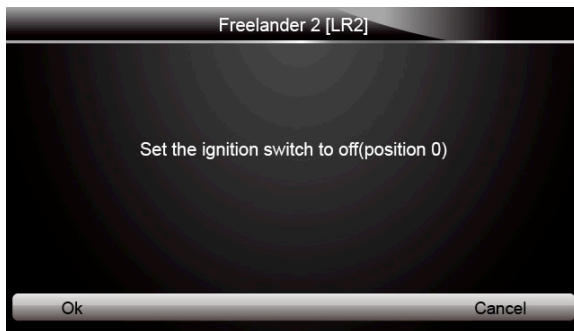

5. Set the ignition switch to off and press the function key **OK** to continue or press **Cancel** key to quit the oil light reset.

Figure 4-55 Sample Oil Reset Instruction Screen

6. Set the ignition switch to on again and press the function key **OK** to continue or press **Cancel** to quit the oil light reset.