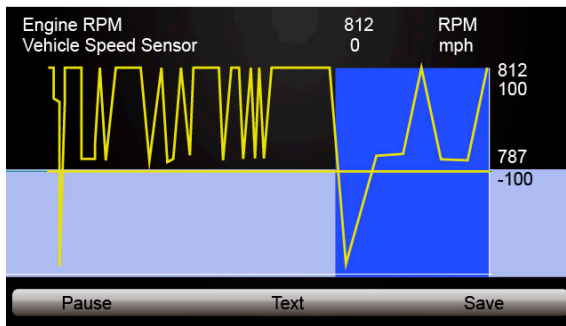

Figure 5-12 Sample PID Graph Screen

- Press the function key **Two Graphics** to display two PID graphs in one screen

Figure 5-13 Sample Two PID Graph Screen

6. Press the function key **Merge Graph** to display two PID plots in one coordinate for easy and intuitive diagnosis.