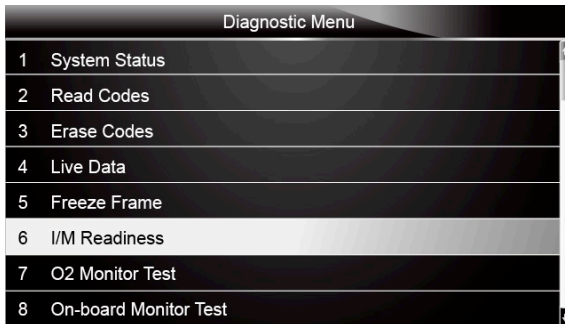

NOTE

- To review I/M Readiness status, make sure that the ignition key is switched to ON with the engine off.
 - Not all monitors are supported by all vehicles.
-

To retrieve I/M Readiness Status data:

1. Scroll with the arrow keys to highlight **I/M Readiness** from Diagnostic Menu and press the **ENTER** key. If vehicle supports both types of monitors, a screen for monitor type selection displays. Select a monitor type and press the **ENTER** key.