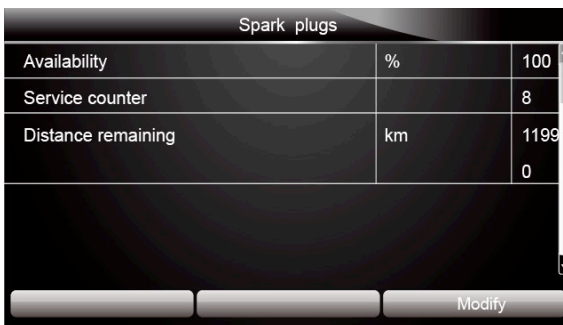

3. Scroll with up and down arrow keys to highlight a function from the menu and press the **ENTER** key to confirm.

Figure 4-25 Sample Spark Plugs Test Screen

4. If the value needs to be changed, press the function key **Modify**. The screen for new value entry displays as below.