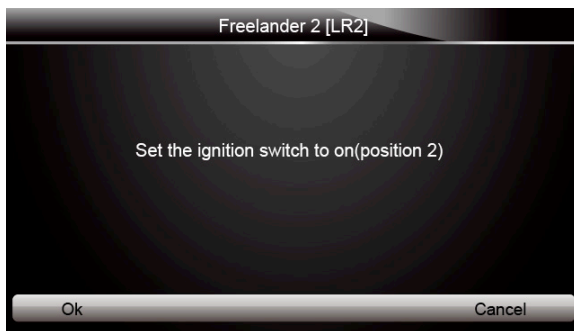

4.2.3.6 Land Rover Operations

This section illustrates how to do oil reset on Land Rover.

- ▶ To do oil reset on Land Rover:
 1. Scroll with up and down arrow keys to highlight **Auto Reset** from the Oil Reset menu and press **ENTER** key.

Figure 4-51 Sample Oil Reset Menu Screen

2. Select the vehicle being tested and press the **ENTER** key to confirm.

Figure 4-52 Sample Vehicle Selection Screen

3. Set the ignition switch to on and press the function key **OK** to continue or press **Cancel** to quit.