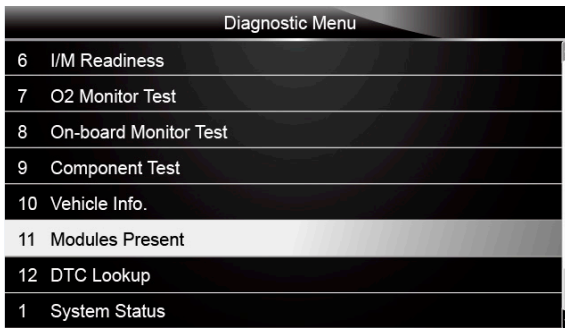

5.11 Modules Present

The service tool identifies module IDs and communication protocols for OBD2 modules in the vehicle.

- ▶ To view module IDs and communication types:
 1. Scroll with the arrow keys to highlight **Modules Present** from Diagnostic Menu and press the **ENTER** key.