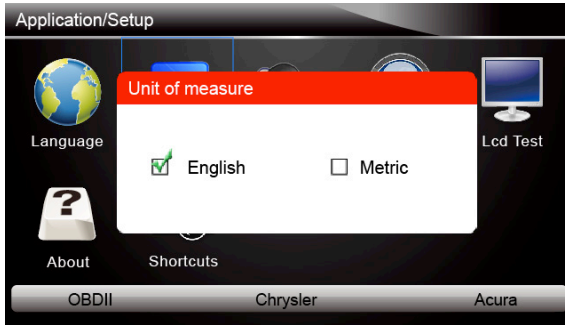

Figure 7-4 Sample Language Selection Screen

7.3 Configure Beeper

Selecting Beep Set opens a dialog box that allows you to turn on/off the beeper.

- To turn on/off the beeper:
  1. Scroll with the arrow keys to highlight **Beep Set** from Setup menu and press the **ENTER** key.