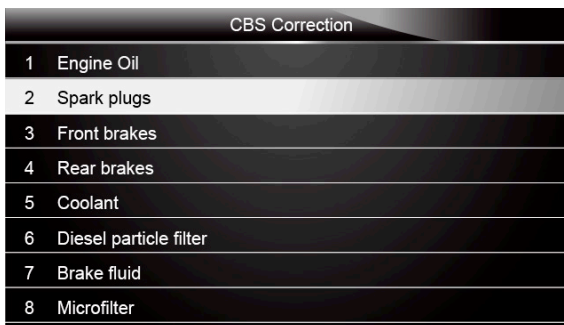

Figure 4-23 Sample Oil Reset Menu Screen

2. A screen with a list of available tests displays as below.

Figure 4-24 Sample CBS Correction Menu Screen

NOTE

Not all functions listed above are applicable to all vehicles. Available options may vary by the year and model of the test vehicle.