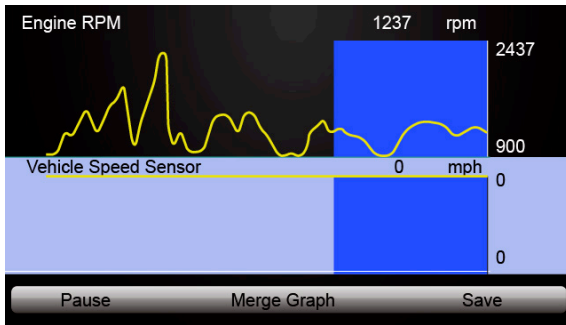

Figure 5-12 Sample PID Graph Screen

- Press the function key **Two Graphics** to display two PID graphs in one screen

Figure 5-13 Sample Two PID Graph Screen

6. Press the function key **Merge Graph** to display two PID plots in one coordinate for easy and intuitive diagnosis.