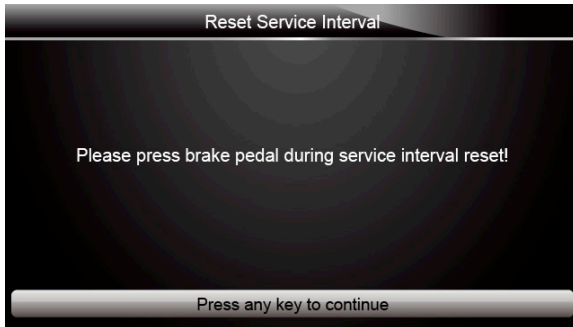

Figure 4-62 Sample Service Interval Resetting Menu Screen

2. Follow on-screen instruction and press any key to continue.

Figure 4-63 Sample Service Interval Resetting Instruction Screen

3. Wait for a few seconds, and a screen with "Reset Successfully" message displays once the service interval reset has been done successfully.