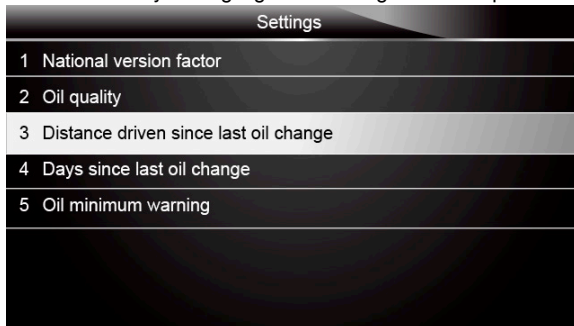

Figure 4-45 Sample Oil Reset Setting Menu Screen