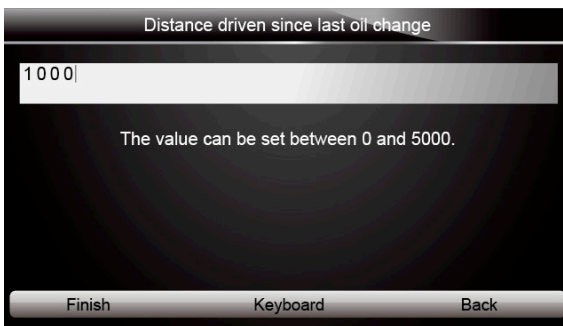

-  To input text with the service tool:
1. When you are requested to input text, press the function key **Keyboard**, and the keyboard displays.

Figure 3-1 Sample Input Text Screen

2. Scroll with the arrow keys to highlight your desired letter or number and press the **ENTER** key to confirm.