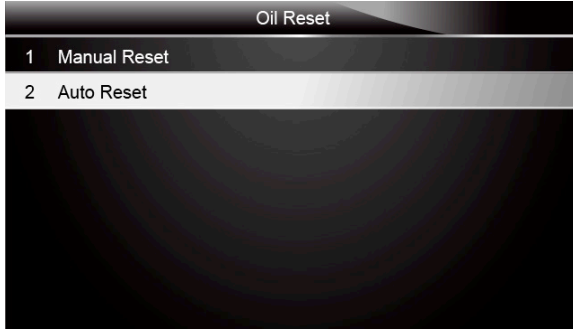

4.2.3.9 Volvo Operations

This section illustrates how to do oil reset on Volvo.

- ▶ To do oil reset on Volvo:
1. Scroll with up and down arrow keys to highlight **Auto Reset** from the oil reset menu and press **ENTER** key to confirm.