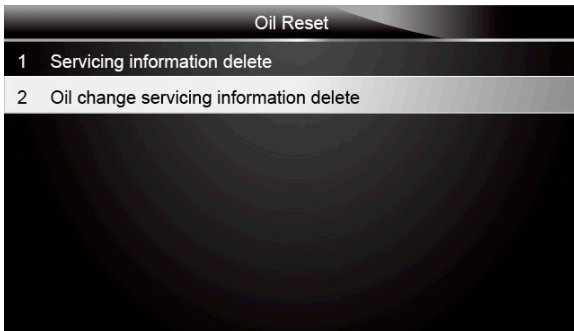

2. A screen with "Reset Implemented" message displays once the oil service reset has been done successfully.

Figure 4-31 Sample Oil Service Reset Successful Screen

NOTE

If "No communicating" message comes up, it indicates the oil reset failed. Please follow on-screen instructions to troubleshoot it. If the problem still exists, please contact your local dealer for assistant.

4.2.3.3 Fiat Operations

This section illustrates how to do oil service reset automatically on Fiat vehicles.

- ▶ To perform the oil service on Fiat:
1. Scroll with up and down arrow keys to highlight an option and press **ENTER** key to confirm.