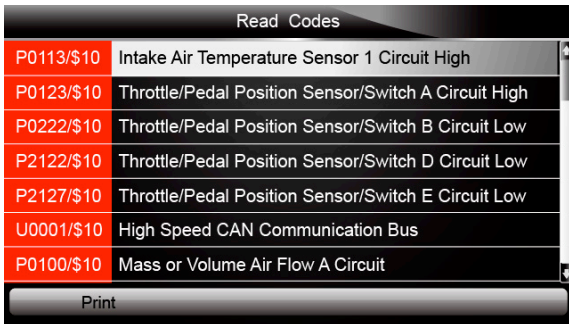

Figure 6-1 Sample Home Screen

2. A screen with a list of test records displays. If no data is recorded, the message “No Data available!” is displayed.

Figure 6-2 Sample Playback Screen

3. Scroll with the arrow keys to highlight a vehicle record and press the **ENTER** key. Details of the test record displays. Use the up and down arrow keys to scroll through data to select lines.