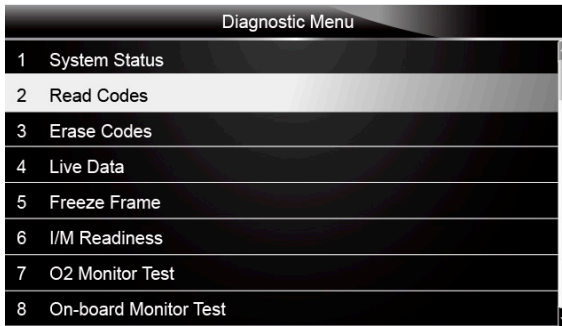

To read codes/pending codes from a vehicle:

1. Scroll with the arrow keys to highlight **Read Codes** from Diagnostic Menu and press the **ENTER** key.

Figure 5-3 Sample Diagnostic Menu Screen

2. Select **Stored Codes/Pending Codes** and press the **ENTER** key to confirm. A code list including code number and its description displays.