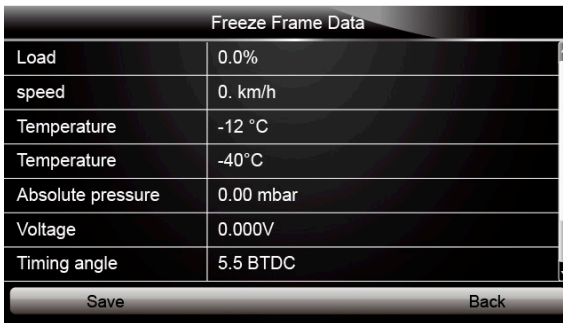

Figure 5-19 Sample Freeze Data Screen

3. Press function key **Save** to store freeze frame information. Or use the **BACK** key to exit.

5.6 Read I/M Readiness Status Data

I/M Readiness option allows to view a snapshot of the operations for the emission system on OBDII/EOBD vehicles.

I/M Readiness is a useful function used to check if all monitors are OK or N/A. The vehicle's computer performs tests on the emission system during normal driving conditions. After a specific amount of drive time (each monitor has specific driving conditions and time required), the computer's monitors decide if the vehicles emission system is working correctly.

When the monitor's status is:

- OK - vehicle was driven enough to complete the monitor.
- INC (Incomplete) - vehicle was not driven enough to complete the monitor.