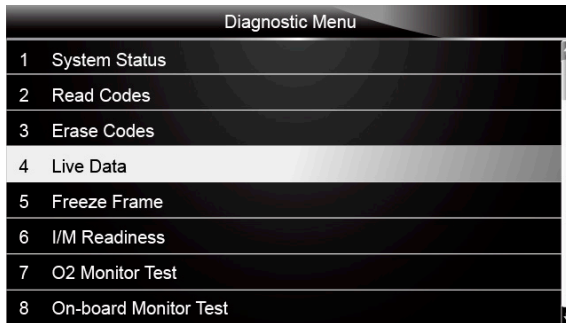

Menu options typically include:

- Complete Data List
- Custom Data List

5.4.1 Complete Data List

Complete Data List menu lets you view all live PID data from a selected system.

-  To view all live PID data:
1. Scroll with the arrow keys to highlight **Live Data** from Diagnostic Menu and press the **ENTER** key.

Figure 5-9 Sample Diagnostic Menu Screen

2. Select **Complete List** from the menu and press the **ENTER** key to display the datastream screen

Figure 5-10 Sample Live Data Menu Screen

- Use the up and down arrow keys to scroll through data to select lines, and left and right arrow keys to scroll back and forth through different screens of data.