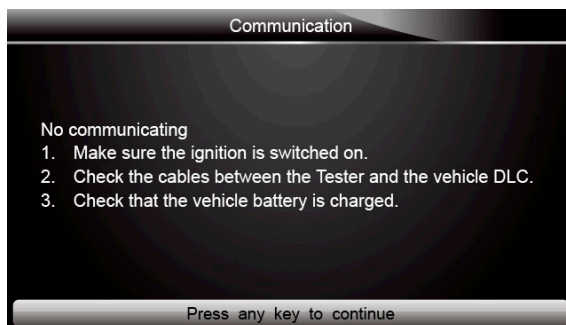

Figure 4-5 Sample Oil Reset With One Button Success Screen

3. If the oil service reset failed, the following screen displays. Please follow on-screen instructions to troubleshoot it. If the problem still exists, please contact your local dealer for assistant.