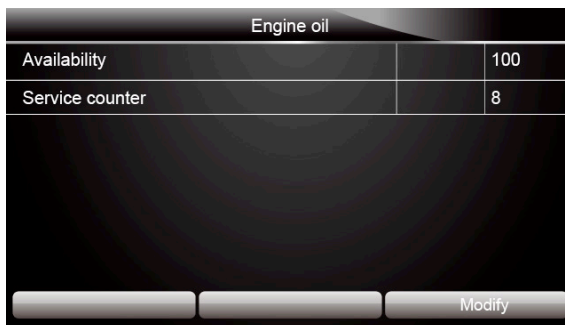

4. A command to reset the engine oil is sent. A screen with ECU default value displays when the lamp has been reset successfully. Press any key to return to the function menu.

Figure 4-21 Sample Engine Oil Reset Successful Screen