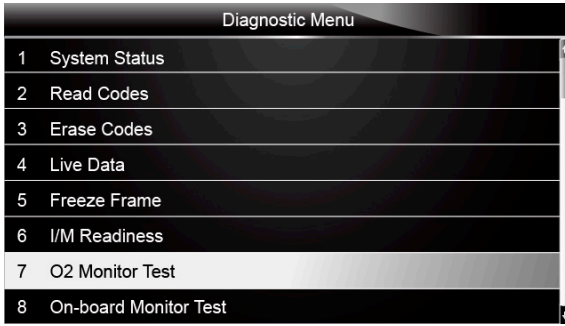

- ▶ To retrieve O2 monitor data:
 1. Scroll with the arrow keys to highlight **O2 Monitor Test** from Diagnostic Menu and press the **ENTER** key. A screen with a list of available sensors displays.

Figure 5-23 Sample Diagnostic Menu Screen