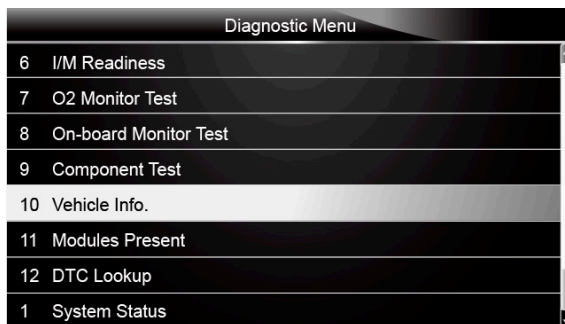

NOTE

Available options will vary depending on the vehicle under test.

To request vehicle information:

1. Scroll with the arrow keys to highlight **Vehicle Info.** from Diagnostic Menu and press the **ENTER** key.