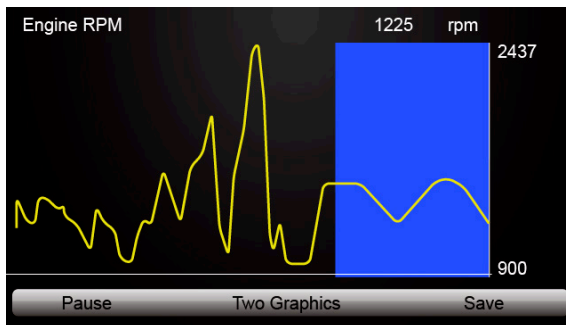

Figure 5-12 Sample PID Graph Screen

- Press the function key **Two Graphics** to display two PID graphs in one screen

Figure 5-13 Sample Two PID Graph Screen

6. Press the function key **Merge Graph** to display two PID plots in one coordinate for easy and intuitive diagnosis.