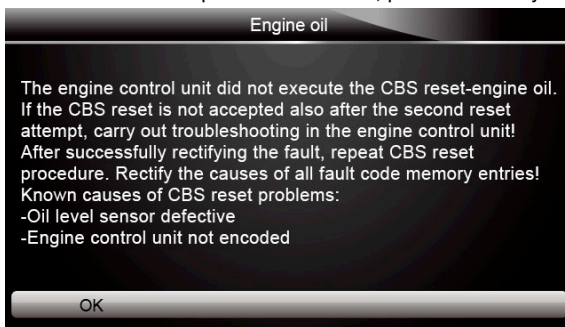

5. If it fails to reset engine oil, the following screen displays. Please follow the on-screen instructions to troubleshoot it. If the problem still exists, please contact your local dealer for assistant.