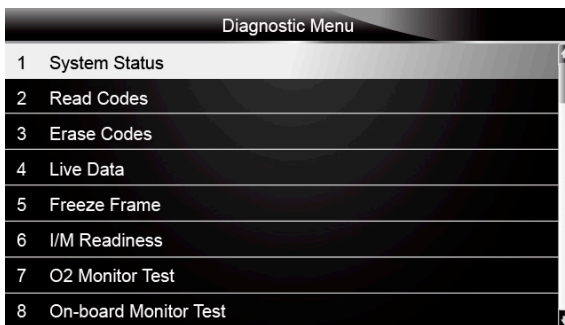

5.1 System Status

System Status option open a screen with a summary of system status of the vehicle under test.

To view summary system status of a vehicle:

1. Scroll with the arrow keys to highlight **System Status** from Diagnostic Menu and press the **ENTER** key.