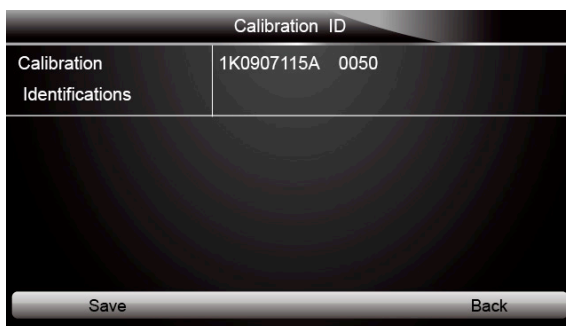

Figure 5-36 Sample Calibration ID Screen

4. Press function key **Save** to store the readiness data. Or use the **BACK** key to exit and return.

5.11 Modules Present

The service tool identifies module IDs and communication protocols for OBD2 modules in the vehicle.

- To view module IDs and communication types:
  1. Scroll with the arrow keys to highlight **Modules Present** from Diagnostic Menu and press the **ENTER** key.