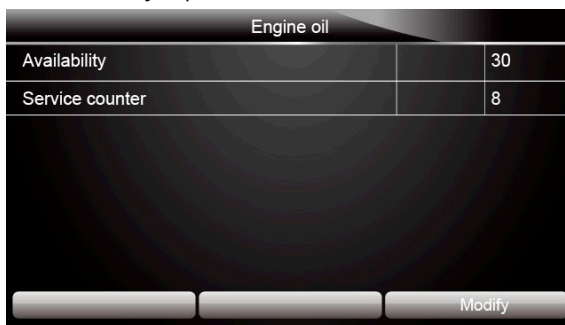

Figure 4-19 Sample CBS Reset Menu Screen

3. Scroll with up and down arrow keys to highlight service you want to perform and press **ENTER** key to confirm. Press **Modify** to perform the service.

Figure 4-20 Sample Engine Oil Reset Screen