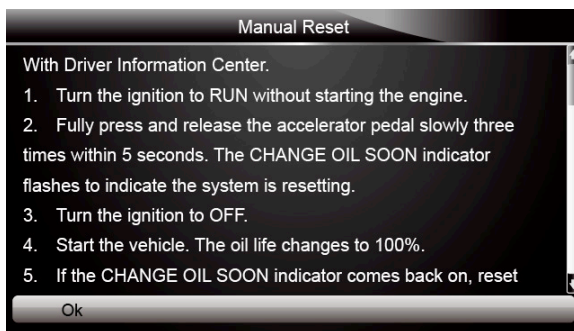

3. When the vehicle is identified, a procedure screen displays.

Figure 4-9 Sample Manual Reset Instructions Screen

4. Follow all on-screen instructions to perform the manual mechanical reset.
5. Press function key **OK** to return.

4.2.3 Auto Reset

Auto Reset is a bi-directional communication procedure directed by the service tool. The service tool displays guides for you through the process. A number of instructions that require a response to continue display, including an option to clear any stored codes once the interval has been reset. Follow the on-screen instructions.