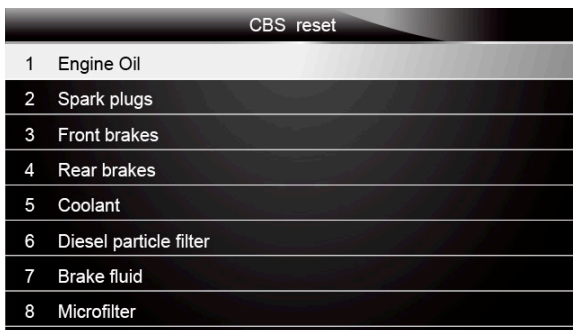

Figure 4-18 Sample Oil Reset Menu Screen

NOTE

Not all functions listed are applicable to all vehicles. Available options may vary by the model year of the vehicle being tested.

2. A screen with available services displays.