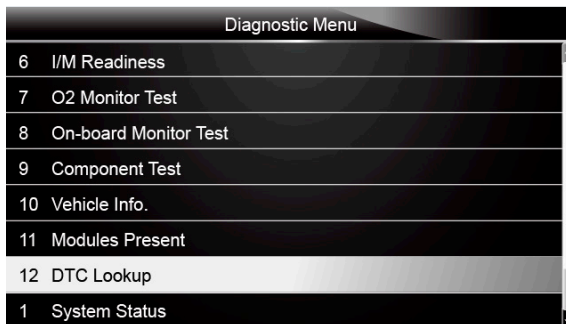

5.12 DTC Lookup

DTC Lookup menus allows to request DTC definitions stored in the service tool.

To Look up DTCs:

1. Scroll with the arrow keys to highlight **DTC Lookup**. from Diagnostic Menu and press the **ENTER** key.