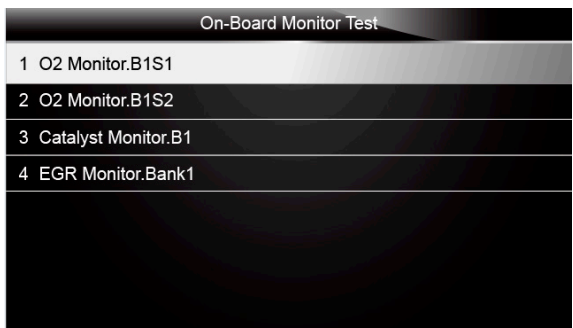

Figure 5-28 Sample Non-CAN Vehicle Test Screen

Or

Figure 5-29 Sample CAN vehicle test screen

3. Scroll with the arrow keys to highlight a test group and press the **ENTER** key to confirm. A screen with details of the selected sensor displays. Use the up and down arrow keys to scroll through data to select lines, and left and right arrow keys to scroll back and forth through different screens of data.