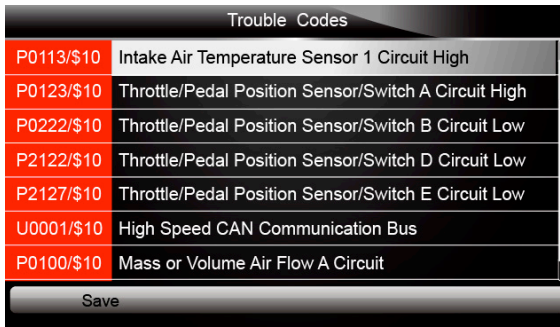

Figure 5-5 Sample No Codes Screen

3. Use the up and down arrow keys to scroll through data to select lines, and left and right arrow keys to scroll back and forth through different screens of data.

Figure 5-6 Sample Code screen