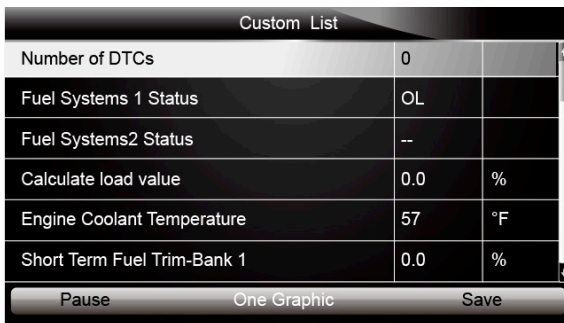

- When finished selection, use the function key **VIEW DATA** to display selected items.

Figure 5-17 Sample Datastream Screen

5.5 Freeze Frame

Freeze Frame menu displays freeze frame data, a snapshot of critical vehicle operating conditions automatically recorded by the on-board computer at the time of the DTC set. It is a good function to help determine what caused the fault.