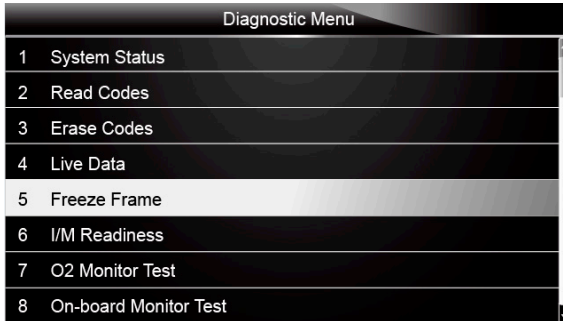

- When finished selection, use the function key **VIEW DATA** to display selected items.

Figure 5-17 Sample Datastream Screen

5.5 Freeze Frame

Freeze Frame menu displays freeze frame data, a snapshot of critical vehicle operating conditions automatically recorded by the on-board computer at the time of the DTC set. It is a good function to help determine what caused the fault.

To view freeze frame data:

1. Select **Freeze Frame** from the Diagnostic Menu. Details of freeze frame data displays.

Figure 5-18 Sample Diagnostic Menu Screen

2. Use the up and down arrow keys to scroll through data to select lines, and left and right arrow keys to scroll back and forth through different screens of data. If no freeze frame detected, the message “No freeze frame data stored!” is displayed.