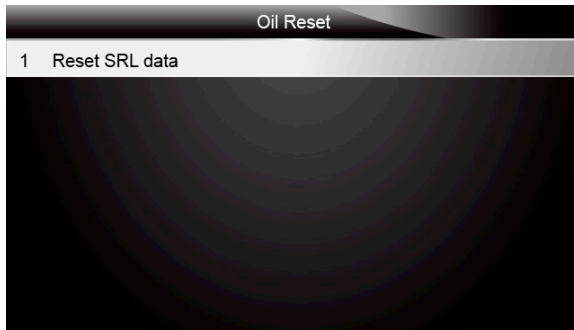

3. Select the year of the vehicle being tested and press the **ENTER** key to confirm.

Figure 4-67 Sample Vehicle Year Selection Screen

4. Select a service function from the Oil Reset menu and press **ENTER** key to send a command to the vehicle ECU.