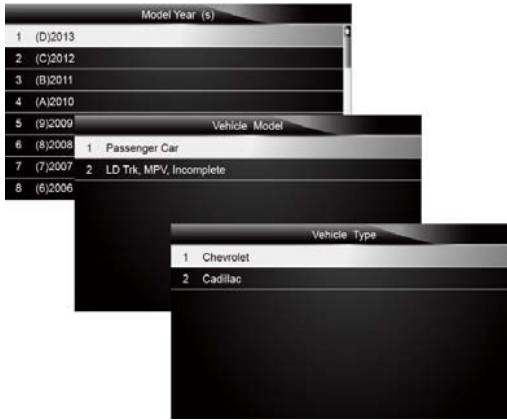

Figure 4-1 Sample Application Menu Screen

2. A screen with a list of vehicles displays. Select the vehicle you wish to test and press the **ENTER** key.

Figure 4-2 Sample Vehicle Manufacturer Selection Screen

3. On each screen that appears, select the correct option and then press the **ENTER** key. Do this until the complete vehicle information is entered and the menu of controller selection displays.

Figure 4-3 Sample Vehicle Selection Screens