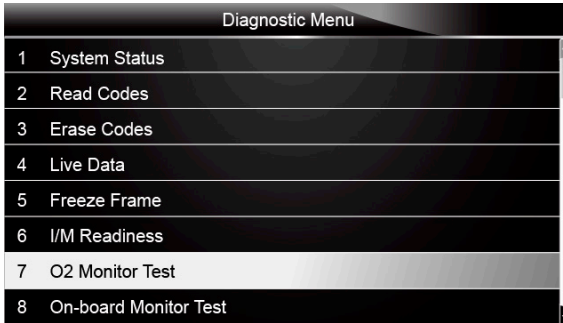

- ▶ To retrieve O2 monitor data:
1. Scroll with the arrow keys to highlight **O2 Monitor Test** from Diagnostic Menu and press the **ENTER** key. A screen with a list of available sensors displays.

Figure 5-23 Sample Diagnostic Menu Screen