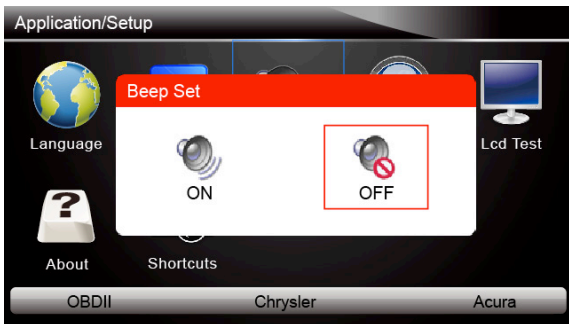

- ▶ To turn on/off the beeper:
1. Scroll with the arrow keys to highlight **Beep Set** from Setup menu and press the **ENTER** key.

Figure 7-5 Sample Setup Screen

2. Press the **LEFT/RIGHT** arrow key select an item and press the **ENTER** key to save and return.

Figure 7-6 Sample Beeper On/Off Selection Screen

7.4 Test Keypad

Selecting Key Test option opens a screen that allows you to check the functionality of the keypad.

- ▶ To test the keypad:
 1. Scroll with the arrow keys to highlight **Key Test** from Setup menu and press the **ENTER** key.