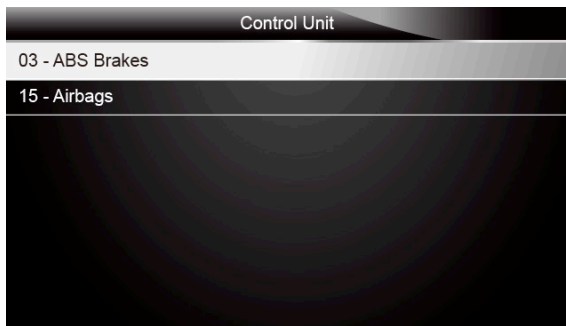

2. Select the system you would like to test. When the scanner has established connection with the vehicle, the Function Menu displays.

Figure 4-19 Sample Common menu screen

4.3 Diagnostic Function Selection