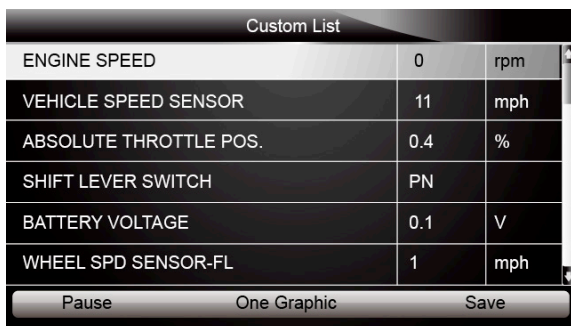

3. When finished selection, use the function key **VIEW DATA** to display selected items.

Figure 4-33 Sample Datastream Screen

4.3.5 Special Functions

Special tests are bi-directional diagnostic tests on anti-lock brake systems and air bags. The tests let you to use the scanner temporarily activate or control a vehicle system or component, and when you exit the test, the system/component returns to normal operation.