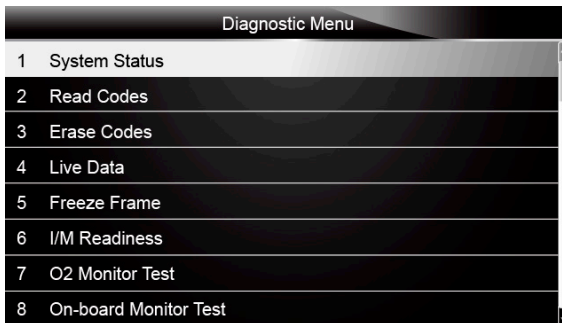

5.1 System Status

System Status option open a screen with a summary of system status of the vehicle under test.

To view summary system status of a vehicle:

1. Scroll with the arrow keys to highlight **System Status** from Diagnostic Menu and press the **ENTER** key.