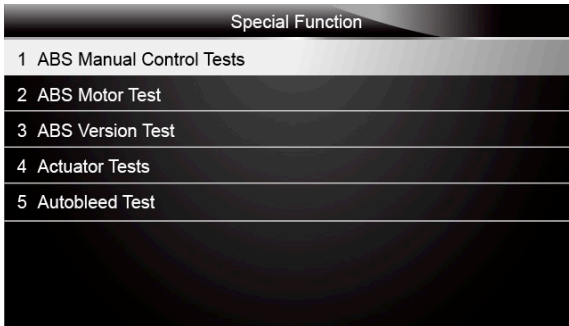

2. A group selection screen, test selection screen, several step-by-step instruction screens, or bi-directional control screen may appear. Read the screens and follow all instructions. If necessary, use the function keys to perform commands or answer any questions. If more than 3 function keys displays, use the **Up/Down** arrow keys to select a command and press the **ENTER** key to confirm.