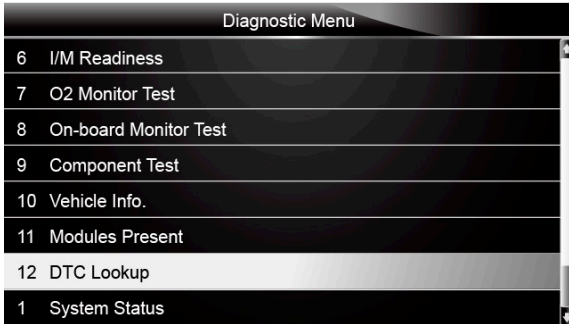

5.12 DTC Lookup

DTC Lookup menus allows to request DTC definitions stored in the scan tool.

To Look up DTCs:

- ▶ 1. Scroll with the arrow keys to highlight **DTC Lookup**. from Diagnostic Menu and press the **ENTER** key.