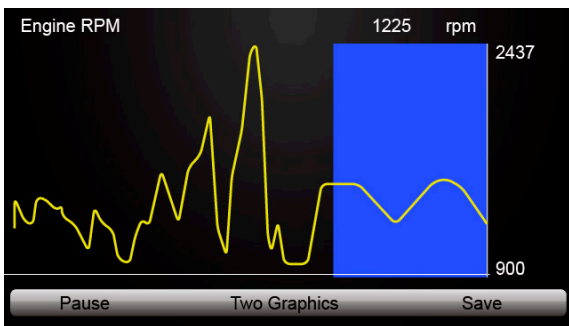

Figure 5-11 Sample Complete List Screen

4. Scroll with the up and down arrow keys to highlight a line, if the **One Graphic** on the bottom is highlighted, it indicates the graphing is available for the selected line. Press the function key **One Graphic** to display the PID graph.