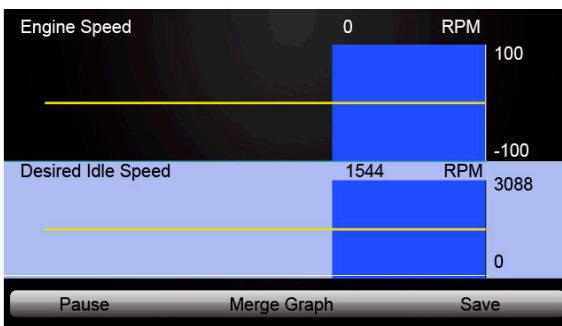

Figure 4-28 Sample PID graph Screen

4. Press the function key **Two Graphics** to display two PID graphs in one screen.

Figure 4-29 Sample Two PID Graph Screen

5. Press the function key **Merge Graph** to display two PID plots in one coordinate for easy and intuitive diagnosis.