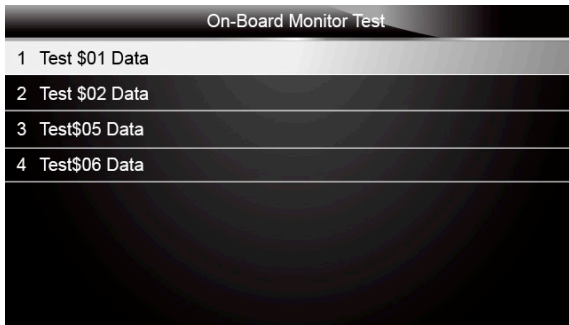

Figure 5-28 Sample Non-CAN Vehicle Test Screen

Or