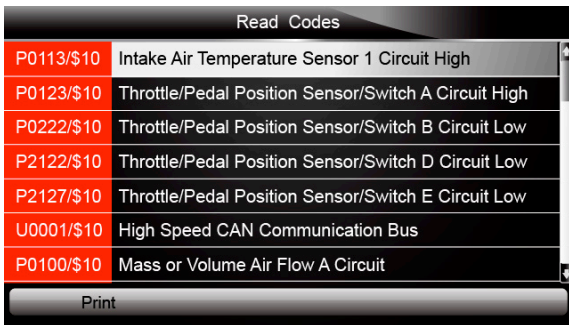

Figure 6-3 Sample Test Data Details Screen