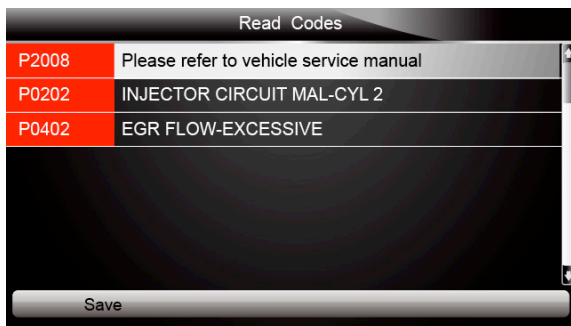

- Auto Scan
- Control Unit

4.2.1 Auto Scan

Auto Scan performs an automatic system test to determine which control modules are installed on the vehicle and obtain diagnostic trouble codes (DTCs) overview. Depending on the number of control modules, it may take a few minutes to complete the test.

Figure 4-14 Sample Automatic system scan screen

3. At the end of successful automatic controller scan, a menu with a list of installed controllers together with their DTC overview displays.

Figure 4-15 Sample auto scan screen

4. If there is diagnostic trouble code(s) detected in a control unit, press the function key corresponding with **Display DTC** on the screen to view details of code information, and press the function key **Quick Erase** to clear them.

Figure 4-16 Sample Display DTC screen

5. Select the system you would like to test, and press the **ENTER** key. When the scanner has established connection with the vehicle, the Function Menu displays.