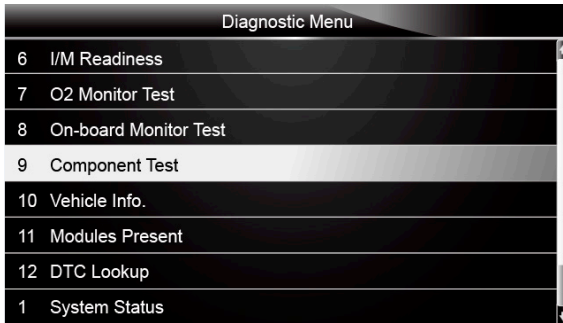

-  To perform a component test:
1. Scroll with the arrow keys to highlight **Component Test** from Diagnostic Menu and press the **ENTER** key. A screen with a list of available tests displays.

Figure 5-32 Sample Diagnostic Menu Screen