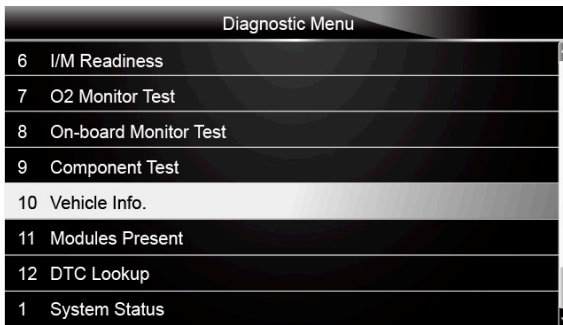

NOTE

Available options will vary depending on the vehicle under test.

To request vehicle information:

1. Scroll with the arrow keys to highlight **Vehicle Info.** from Diagnostic Menu and press the **ENTER** key.