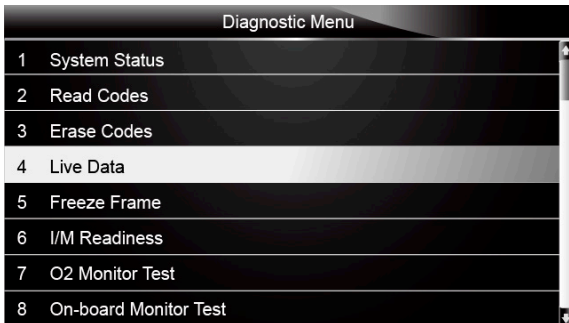

- Complete Data List
- Custom Data List

5.4.1 Complete Data List

Complete Data List menu lets you view all live PID data from a selected system.

- ▶ To view all live PID data:
1. Scroll with the arrow keys to highlight **Live Data** from Diagnostic Menu and press the **ENTER** key.

Figure 5-9 Sample Diagnostic Menu Screen

2. Select **Complete List** from the menu and press the **ENTER** key to display the datastream screen

Figure 5-10 Sample Live Data Menu Screen

3. Use the up and down arrow keys to scroll through data to select lines, and left and right arrow keys to scroll back and forth through different screens of data.