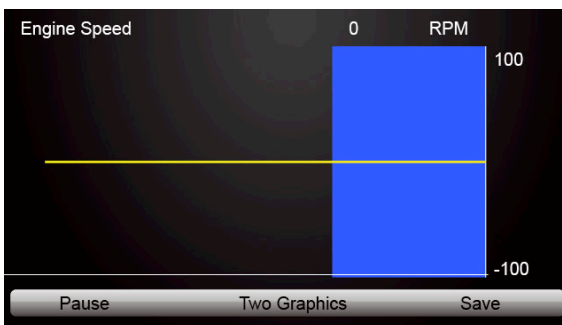

Pause One Graphic Save

Figure 4-27 Sample Complete List Screen

3. Scroll with the up and down arrow keys to highlight a line, if the **One Graphic** on the bottom is highlighted, it indicates the graphing is available for the selected line. Press the function key **One Graphic** to display the PID graph.