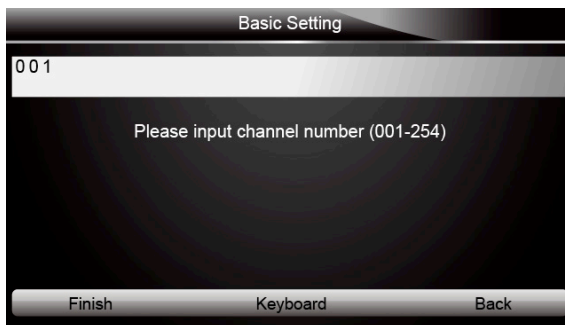

- classic QWERTY keyboard for input of texts that contain both letters and numbers
- numeric keyboard for input of numbers
- alphabet keyboard for input of letters
- hexadecimal keyboard for special functions, such as key matching, UDS coding

To input text with the scan tool:

1. When you are requested to input text, press the function key **Keyboard**, and the keyboard displays.

Figure 3-2 Sample Input Text Screen

2. Scroll with the arrow keys to highlight your desired letter or number and press the **ENTER** key to confirm.

Figure 3-3 Sample Numeric Keyboard Screen

3. To delete a letter or number, use the function key **Previous** to move the cursor to it and then press the **Backspace** button.
4. When finished the entry, press **Finish** key to continue.