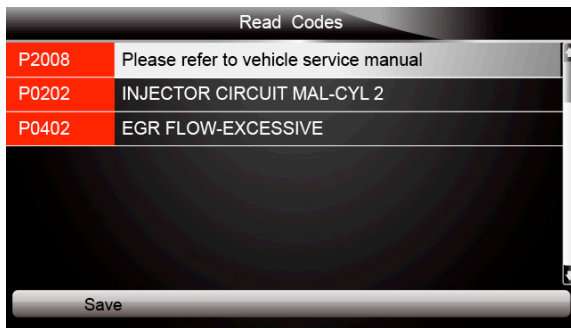

History codes are also referred to as past codes that indicate intermittent DTCs that are not currently active.

-  To read codes from a vehicle:
1. Scroll with the arrow keys to highlight **Read Codes** from Function Menu and press the **ENTER** key. A code list including code number and its description displays.

Figure 4-21 Sample Code Screen

- Press function key **Save** to store DTC information. Or use the **BACK** key to exit.

4.3.2 Erase Codes

Erase Codes menu lets you to clear all current and stored DTCs from a selected control module. Also it erases all temporary ECU information, including freeze frame. So make sure that the selected system are completely checked and serviced by technicians and no vital information will be lost before clearing codes.

NOTE

- To clear codes, make sure that the ignition key is switched to ON with the engine off.
 - Erase Codes does not fix the problem that caused the fault! DTCs should only be erased after correcting the condition(s) that caused them.
-