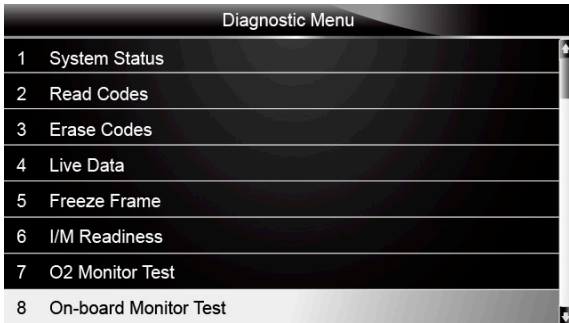

NOTE

Test results do not necessarily indicate a faulty component or system.

To request on-board monitor test results:

1. Scroll with the arrow keys to highlight **On-Board Monitor Test** from Diagnostic Menu and press the **ENTER** key.