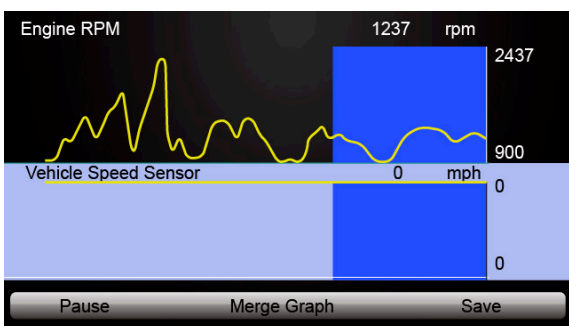

Figure 5-12 Sample PID Graph Screen

5. Press the function key **Two Graphics** to display two PID graphs in one screen

Figure 5-13 Sample Two PID Graph Screen

6. Press the function key **Merge Graph** to display two PID plots in one coordinate for easy and intuitive diagnosis.