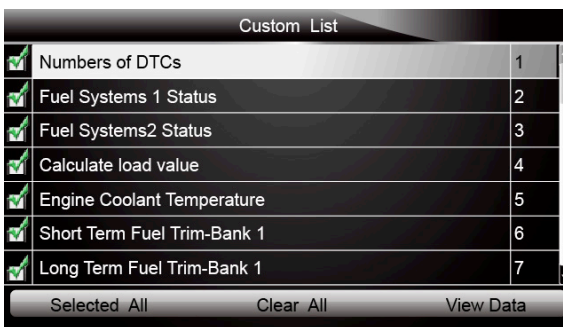

To create a custom data list:

1. Select **Custom List** from the menu and press the **ENTER** key.

Figure 5-15 Sample Live Data Menu Screen

2. The custom datastream selection screen displays. Scroll with the up and down arrow keys to highlight a line, press the **ENTER** key and then repeat the action to make more selections.