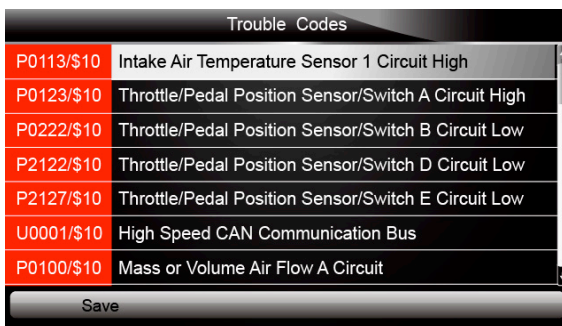

Figure 5-6 Sample Code screen

4. Press function key **Save** to store DTC information. Or use the **BACK** key to exit.