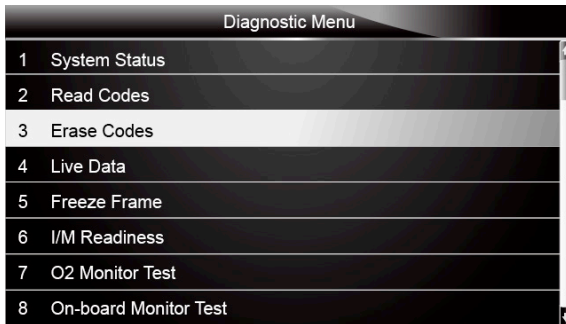

To clear codes:

1. Scroll with the arrow keys to highlight **Erase Codes** from Diagnostic Menu and press the **ENTER** key.

Figure 5-7 Sample Diagnostic Menu Screen

2. Follow the on-screen instructions and answer questions about the vehicle being tested to complete the procedure.