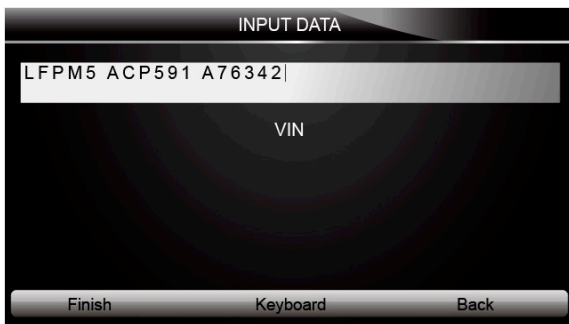

4. Select **Vin acquisition** from the menu, and press the **ENTER** key.

Figure 4-4 Sample Vin Acquisition Screen

5. The scan tool starts to communicate with the vehicle and read the Vehicle Specification or VIN Code automatically.

Figure 4-5 Sample VIN Automatic Acquisition

6. Answer **YES** if the Vehicle Specification or VIN code is correct and a menu of controller selection displays. Answer **NO** if it is incorrect, and you are required to enter the correct VIN number manually.

Figure 4-6 Sample manual VIN entry screen

4.1.2 Manual VIN Entry

Manual VIN Entry identifies a vehicle by manually inputting a 17-digit VIN code.

To identify a vehicle by manual VIN entry:

1. Refer to Step 1-3 of 4.1.1 Automatic VIN Acquisition.
2. Select an appropriate option from the menu. A virtual keyboard opens for VIN entry.

Figure 4-7 Sample Manual VIN Entry with Keyboard

3. Input a valid VIN code and use the function key **Finish** to confirm. The scan tool starts to identify the vehicle.

4.1.3 Manual Vehicle Selection

Manual Vehicle Selection identifies a vehicle by making several selections according to certain VIN characters, such as model year, and engine type.