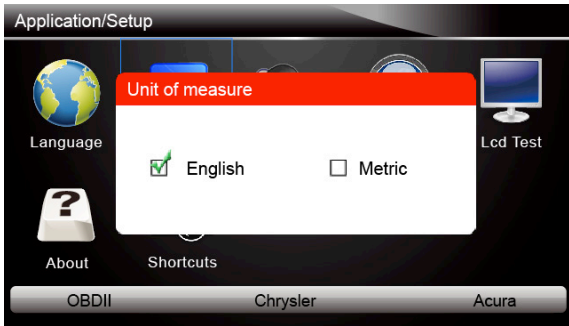

Figure 7-4 Sample Language Selection Screen

7.3 Configure Beeper

Selecting Beep Set opens a dialog box that allows you to turn on/off the beeper.

1. To turn on/off the beeper:
1. Scroll with the arrow keys to highlight **Beep Set** from Setup menu and press the **ENTER** key.