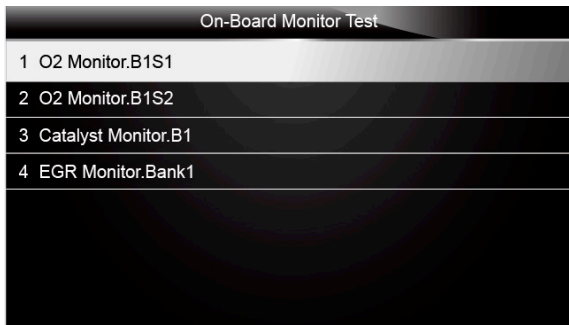

Figure 5-29 Sample CAN vehicle test screen