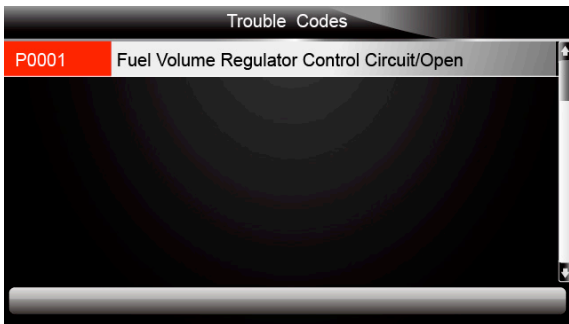

Figure 5-39 Sample Diagnostic Menu Screen

2. Enter a valid code number and press the function key **Finish**.

Figure 5-40 Sample DTC Lookup Screen

3. A screen with code number and its definition displays. If definition could not be found (SAE or Manufacturer Specific), the scanner displays "DTC definition not found! Please refer to vehicle service manual!" If a P1xxx, C1xxx, B1xxx or U1xxx code is entered, select a vehicle make to look for DTC definitions. Press the **Back** key to exit.