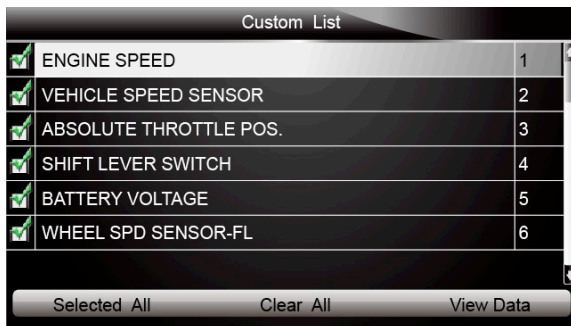

Figure 4-31 Sample Live Data Screen

2. The custom datastream selection screen displays. Scroll with the up and down arrow keys to highlight a line, press the **ENTER** key and then repeat the action to make more selections.