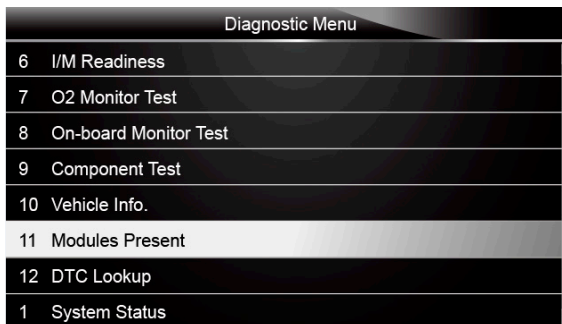

5.11 Modules Present

The scanner identifies module IDs and communication protocols for OBD2 modules in the vehicle.

To view module IDs and communication types:

- ▶ 1. Scroll with the arrow keys to highlight **Modules Present** from Diagnostic Menu and press the **ENTER** key.