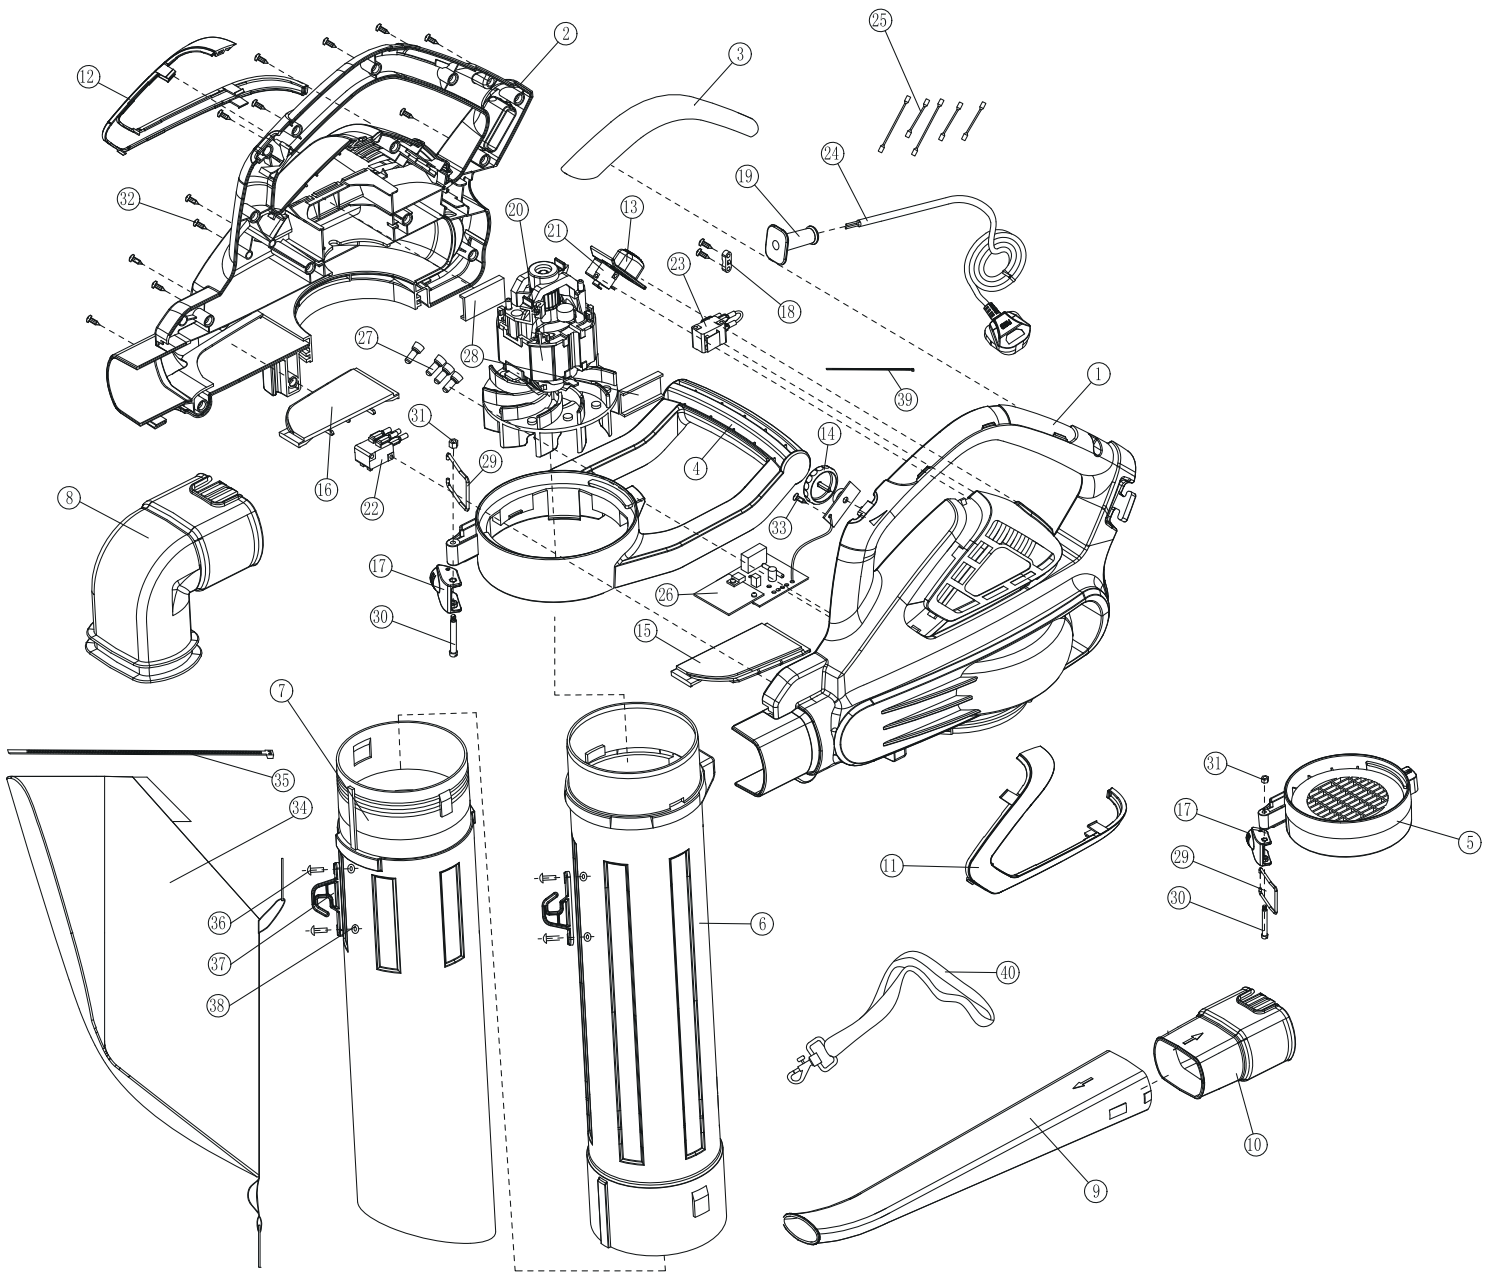

230V 2600W Garden Vacuum/Blower

Stock No.81567

Part No.BV2600

Helpline: (023) 8049 4344. Sales Desk: (023) 8049 4333. General Enquiries: (023) 8026 6355.

DRAPER TOOLS LTD, HURSLEY ROAD, CHANDLER'S FORD, EASTLEIGH, HANTS. SO53 1YF. U.K website: www.drapertools.com e-mail: sales@drapertools.com

RDKC240615