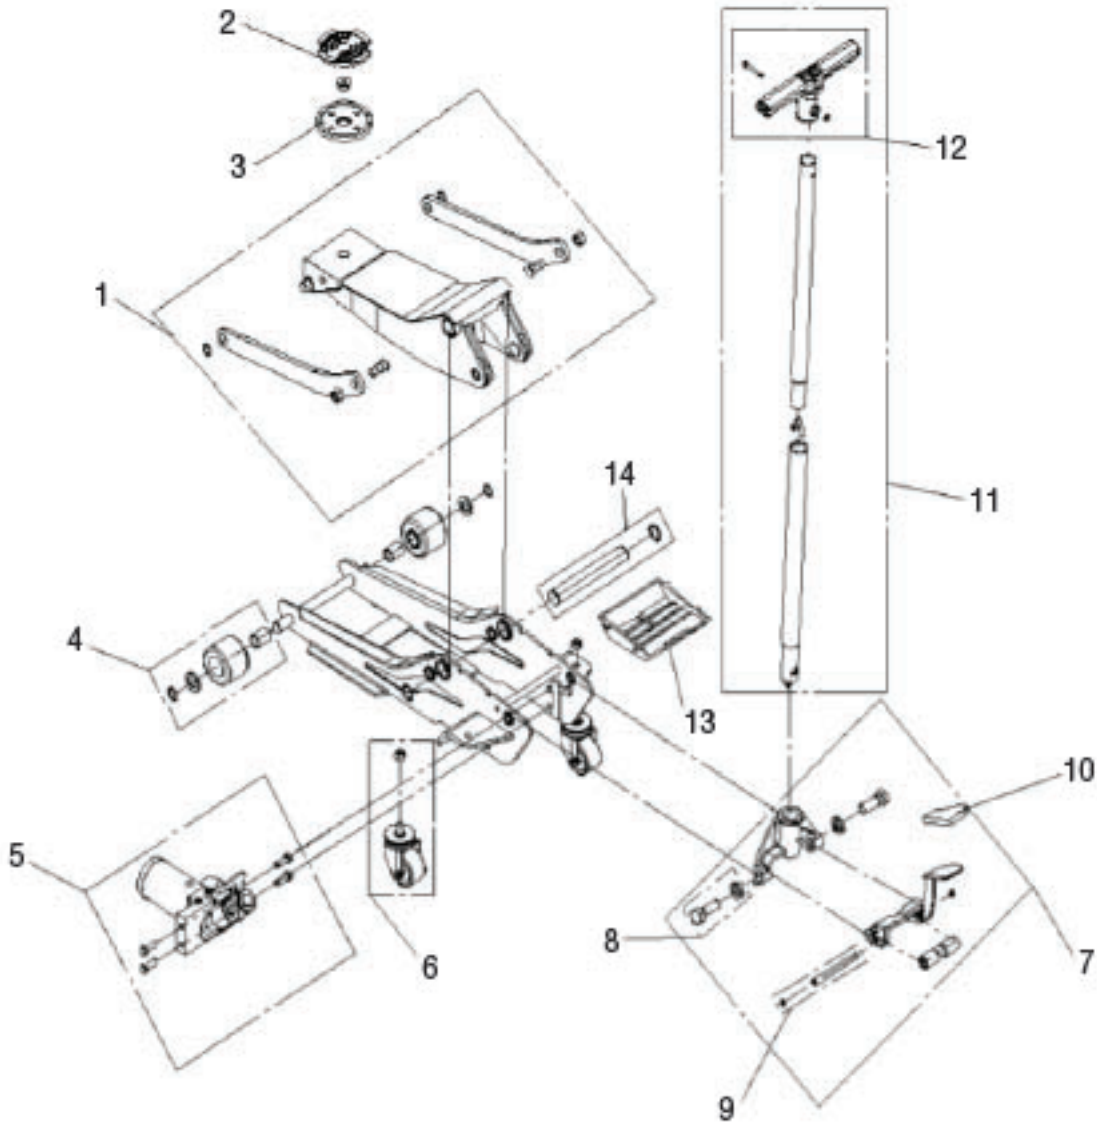

2 TONNE TROLLEY JACK

01105 - TJ2-E SPARE PARTS DRAWING & LISTING

KEY No.	PART No.	STOCK No.	DESCRIPTION
1	YTJ2-E-1	12077	Lifting arm assembly.
2	YTJ2-E-2	12079	Rubber jack pad.
3	YTJ2-E-3	12080	Saddle.
4	YTJ2-E-4	12081	Front nylon wheel set.
5	YTJ2-E-5	12082	Cylinder assembly.
6	YTJ2-E-6	12083	Rear nylon castor set.
7	YTJ2-E-7	12084	Handle socket.

KEY No.	PART No.	STOCK No.	DESCRIPTION
8	YTJ2-E-8	12089	Screw and circlip set.
9	YTJ2-E-9	12099	Axle and circlip set.
10	YTJ2-E-10	12143	Rubber pedal cover.
11	YTJ2-E-11	12179	Handle assembly.
12	YTJ2-E-12	12214	T-handle and screw.
13	YTJ2-E-13	12215	Spare parts tray.
14	YTJ2-E-14	12216	Main body clip and circlip.