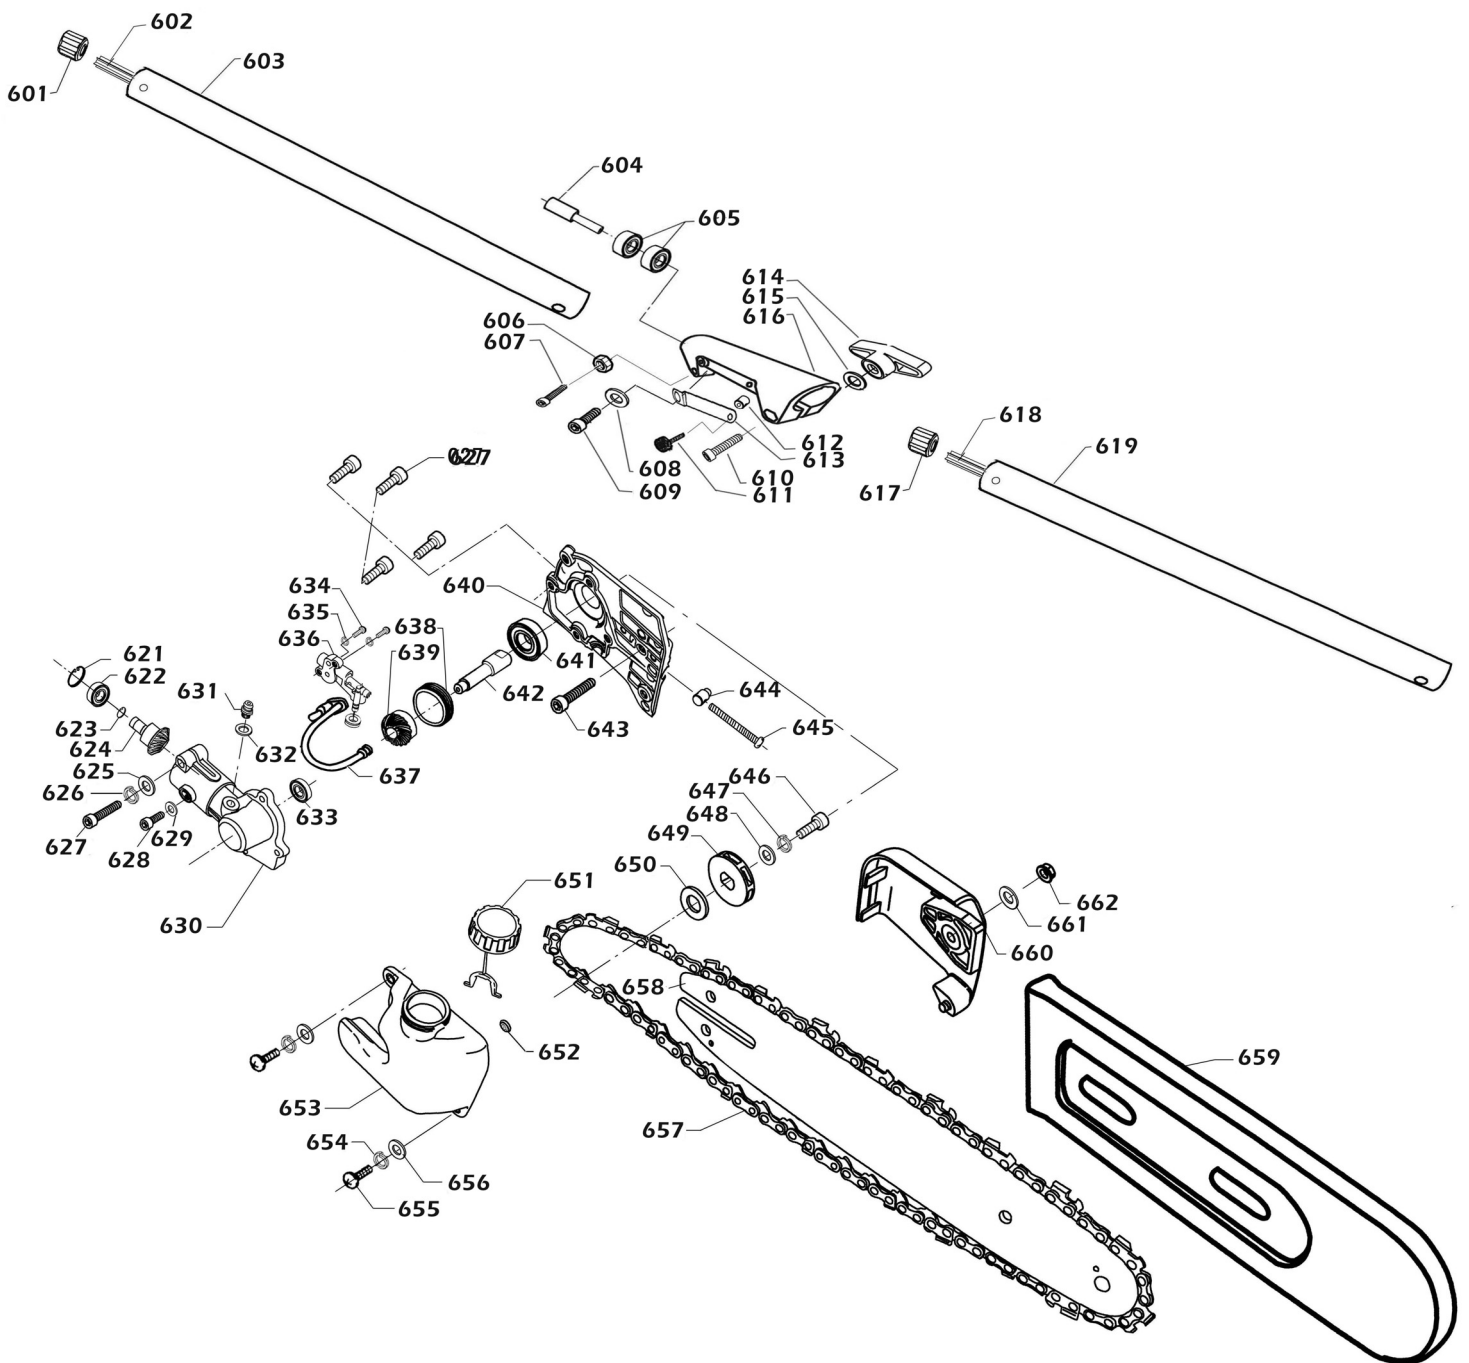

250mm Oregon® Pruner Attachment

Stock No.14162

Part No.GTAZ

Helpline: (023) 8049 4344. Sales Desk: (023) 8049 4333. General Enquiries: (023) 8026 6355.

DRAPER TOOLS LTD, HURSLEY ROAD, CHANDLER'S FORD, EASTLEIGH, HANTS. SO53 1YF. U.K. internet: www.draper.co.uk e-mail: sales@drapertools.com