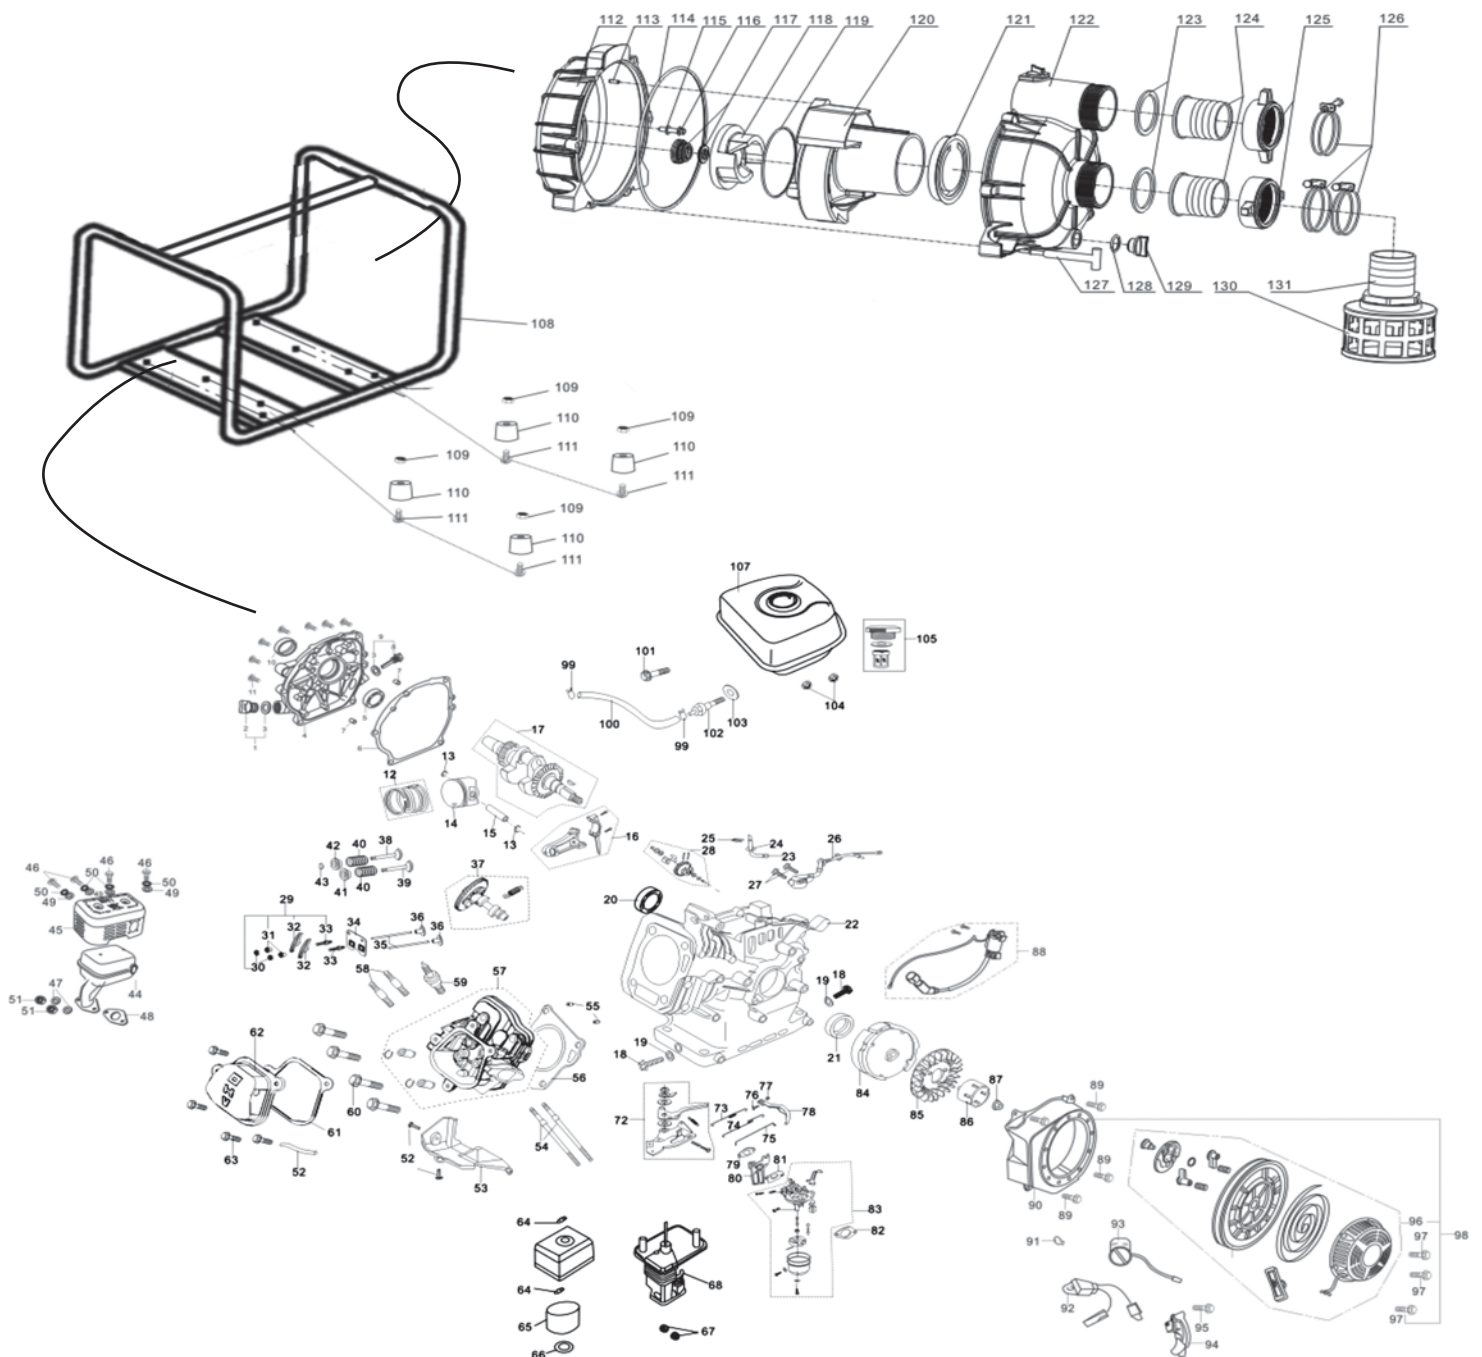

KEY No.	PART No.	STOCK No.	DESCRIPTION
104	Y-PWP82T-104	16950	Nut M6
105	Y-PWP82T-105	16951	Fuel filler cap assembly
107	Y-PWP82T-107	16952	Fuel tank
108	Y-PWP82T-108	16953	Frame assembly
109	Y-PWP82T-109	16955	Nut M6
110	Y-PWP82T-110	16956	Seal ring
111	Y-PWP82T-111	16957	Bolt M6x14
113	Y-PWP82T-113	16958	Pump side cover
114	Y-PWP82T-114	16959	Seal ring
115	Y-PWP82T-115	16960	Washer
116	Y-PWP82T-116	16961	Bolt
117	Y-PWP82T-117	16962	Spiral case seal ring
118	Y-PWP82T-118	16963	Turbine
119	Y-PWP82T-119	16965	Turbine seal ring
120	Y-PWP82T-120	16966	Turbine cover
121	Y-PWP82T-121	16967	Pump body
122	Y-PWP82T-122	16968	Pump cover
123	Y-PWP82T-123	16969	Inlet seal ring
124	Y-PWP82T-124	16971	Connector
125	Y-PWP82T-125	16972	Nut
126	Y-PWP82T-126	22601	Hose clamp
127	Y-PWP82T-127	16973	Nut wrench
128	Y-PWP82T-128	16974	Drain plug seal ring
129	Y-PWP82T-129	16975	Drain plug
130	Y-PWP82T-130	16976	Filter complete

SPARE PARTS DRAWING SHEET FOR
750L/min 7HP
Petrol Trash Water Pump

Stock No.16128

Part No.PWP82T

Helpline: (023) 8049 4344. Sales Desk: (023) 8049 4333. General Enquiries: (023) 8026 6355.

DRAPER TOOLS LTD, HURSLEY ROAD, CHANDLER'S FORD, EASTLEIGH, HANTS. SO53 1YF. U.K website: drapertools.com e-mail: sales@drapertools.com