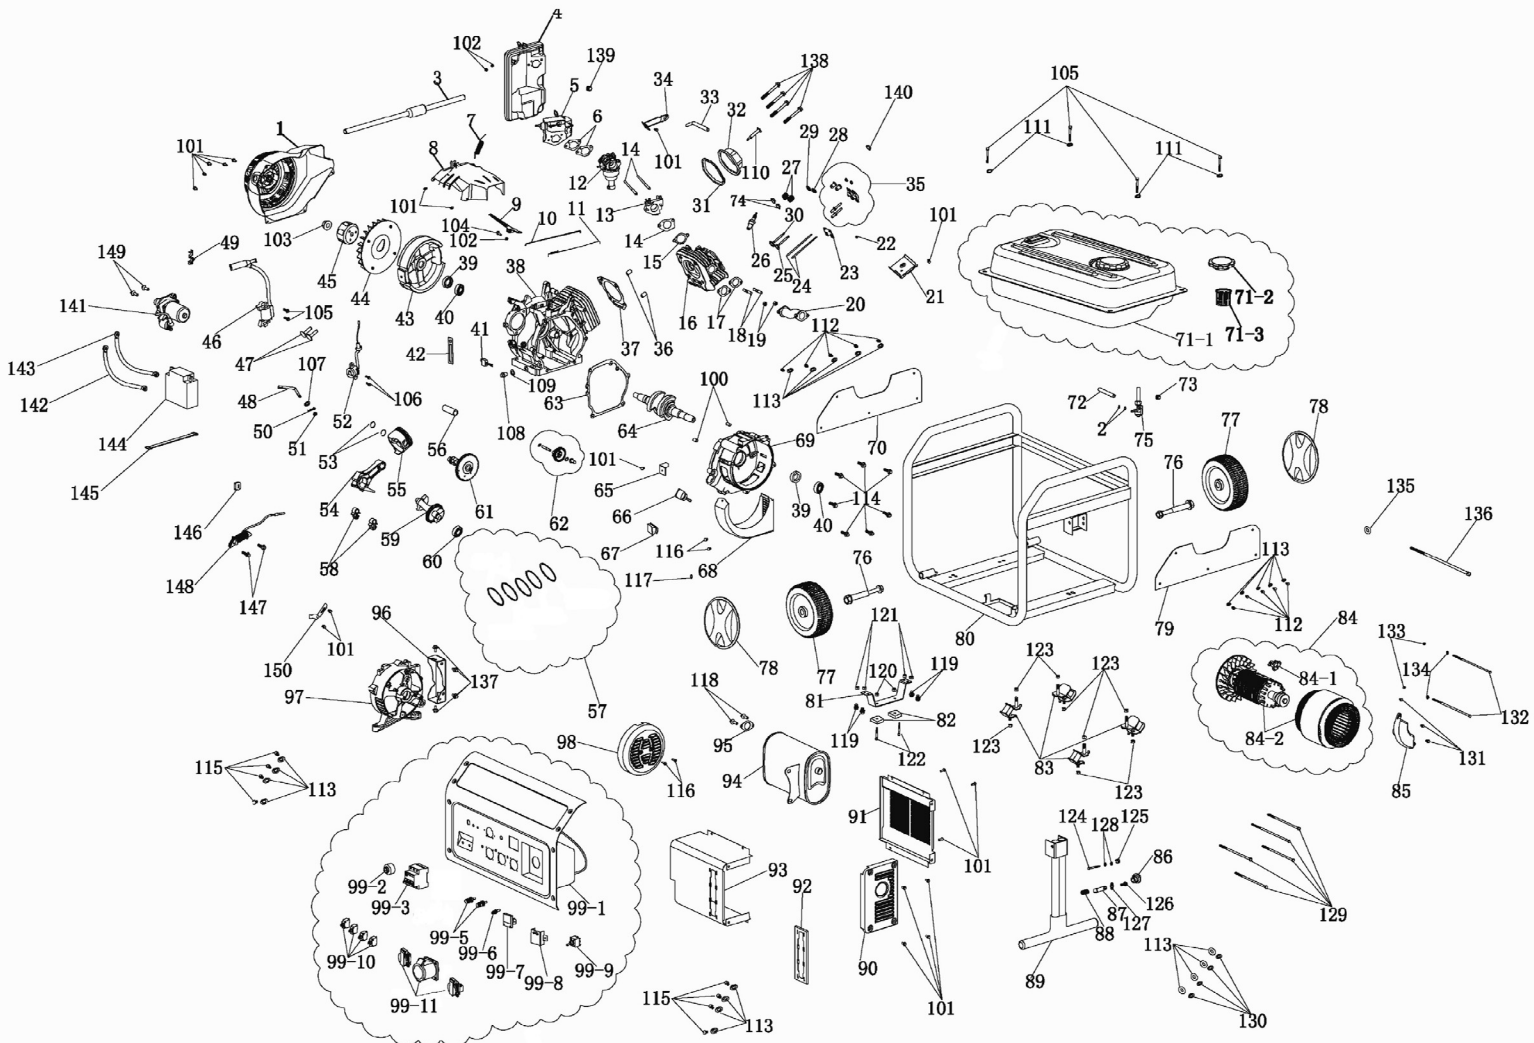

KCKC0718

SPARE PARTS DRAWING SHEET FOR 6.5kVA/11kW Petrol Generator

Stock No.16143

Part No.PG68W

Helpline: (023) 8049 4344. **Sales Desk:** (023) 8049 4333. **General Enquiries:** (023) 8026 6355.

DRAPER TOOLS LTD, HURSLEY ROAD, CHANDLER'S FORD, EASTLEIGH, HANTS. SO53 1YF. U.K website: drapertools.com e-mail: sales@drapertools.com