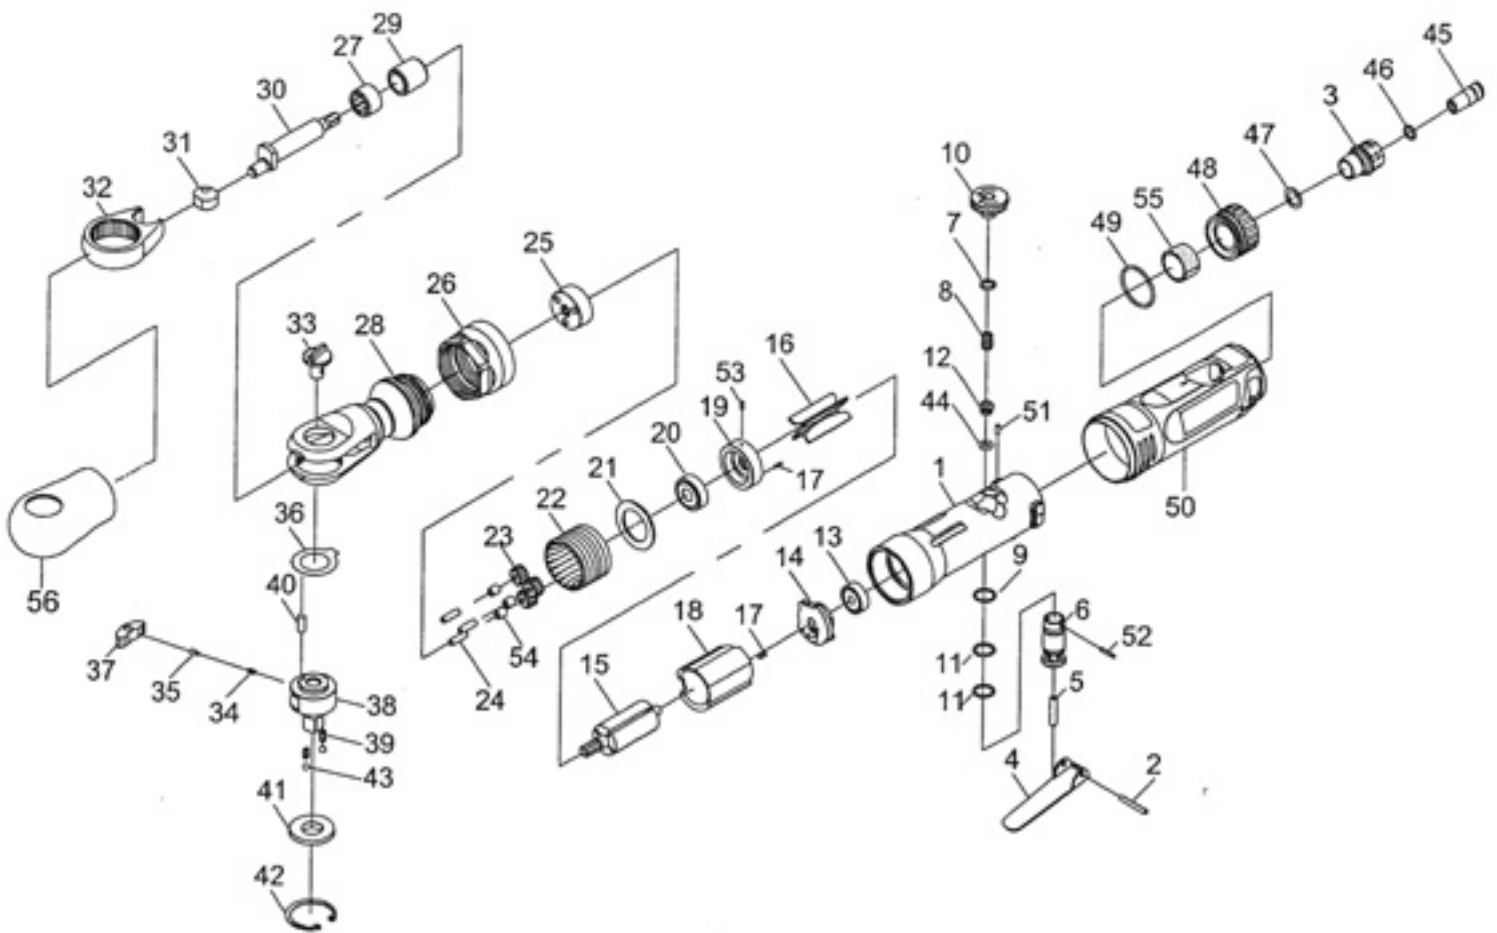

SPARE PARTS LISTING SHEET FOR

3/8" Square Drive Soft Grip Reversible Air Ratchet

Stock No.47568

Part No.5224PRO

KEY No.	PART No.	STOCK No.	DESCRIPTION
1	Y33-301301	41619	Housing.
2	Y50102-12	41620	Spring pin.
3	Y522203-21	41621	Air inlet.
4	Y33-301304	41622	Throttle lever.
5	Y33-301305	41623	Throttle valve.
6	Y33-301306	41624	Bushing.
7	Y72804	41625	O-ring.
8	Y33-301308	41626	Spring.
9	YOR01104103	41627	O-ring.
10	Y33-301310	41628	Dial.
11	YOR01007105	41629	O-ring.
12	Y33-301307	41630	Throttle valve.
13	Y052213	41631	Ball bearing.
14	Y301114	41632	Rear end plate.
15	Y30115	41633	Rotor.
16	Y30116	41634	Rotor blade.
17	Y30117	41635	Pin.
18	Y50118	41636	Cylinder.
19	Y33-301319	41637	Front end plate.
20	Y030120	41638	Ball bearing.
21	Y30121	41639	Washer.
22	Y30122	41640	Thread ring gear.
23	Y33-3013L23	41641	Idler gear.
24	Y30124	41642	Idler gear pin.
25	Y30125	41643	Idler gear plate.
26	Y301126	41644	Clamp nut.
27	Y030129	41645	Needle bearing.
28	Y33-301328	41646	Ratchet housing.

RWDH130308

SPARE PARTS DRAWING SHEET FOR

3/8" Square Drive Soft Grip Reversible Air Ratchet

Stock No.47568

Part No.5224PRO

Helpline: (023) 8049 4344. **Sales Desk:** (023) 8049 4333. **General Enquiries:** (023) 8026 6355.