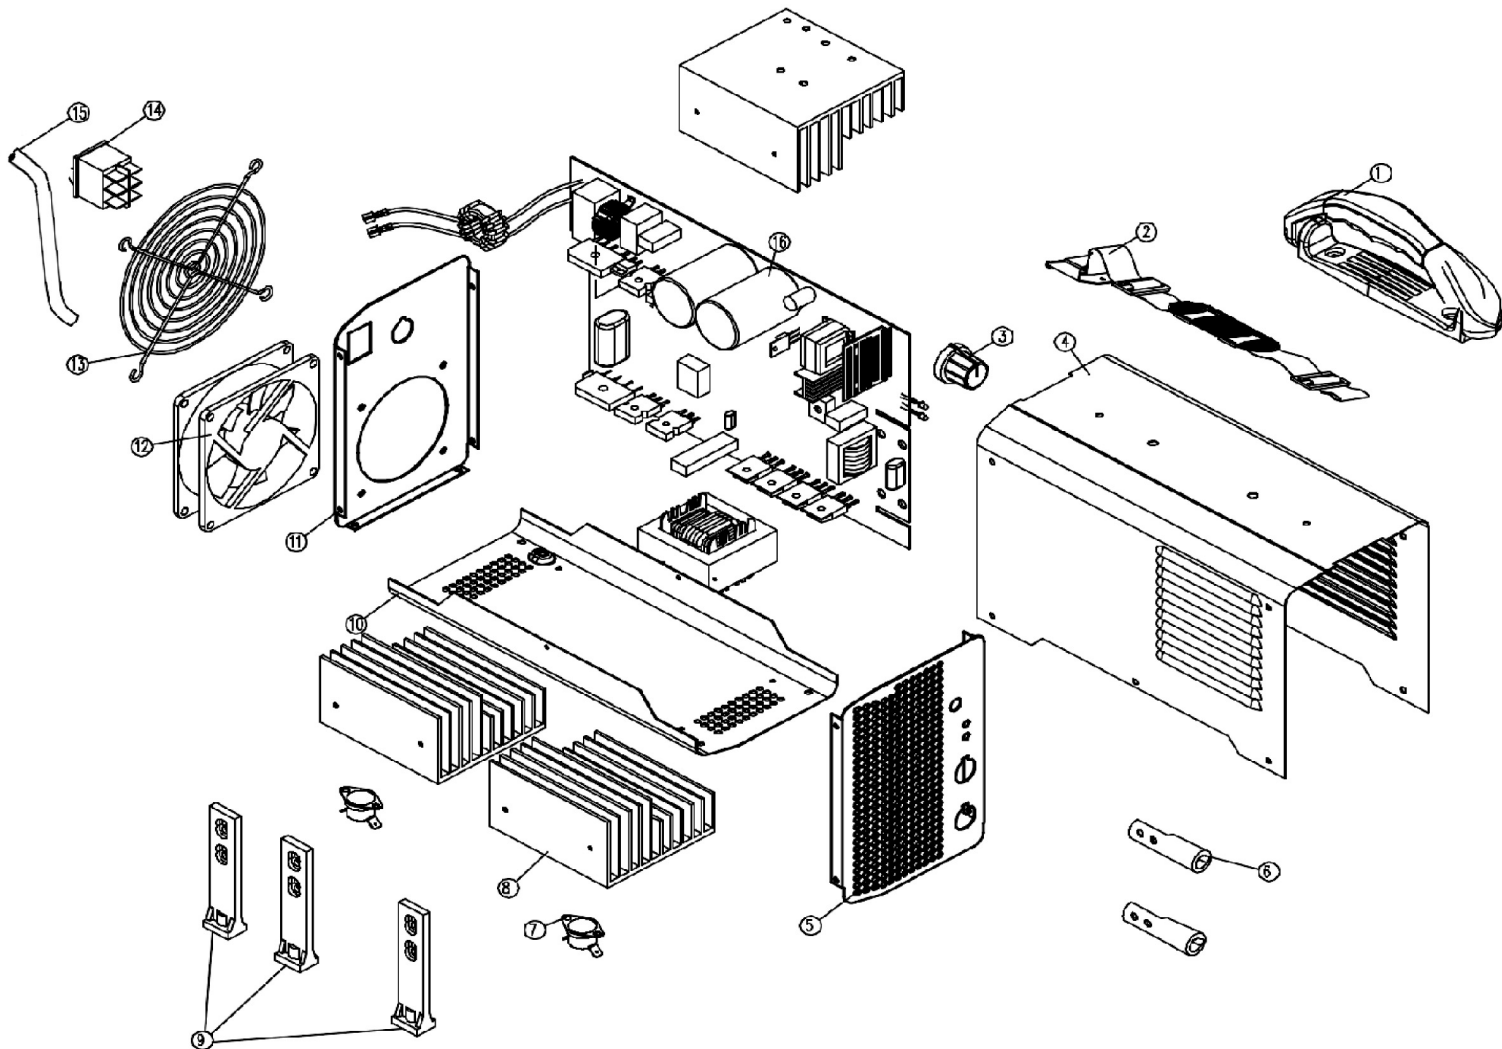

DRAPER®

SPARE PARTS LISTING & DRAWING SHEET FOR

146A 230V MMA Inverter Welder

Stock No.64533 Part No.INV146

KEY No.	PART No.	STOCK No.	DESCRIPTION
1	Y-64533-01	65652	Handle
2	Y-64533-02	65145	Belts
3	Y-64533-03	65150	Knob
4	Y-64533-04	65149	Cover panel
5	Y-64533-05	65349	Front panel
6	Y-64533-06	65350	Quick socket
7	Y-64533-07	65345	Thermostat
8	Y-64533-08	65357	Radiator

KEY No.	PART No.	STOCK No.	DESCRIPTION
9	Y-64533-09	65344	Plastic support
10	Y-64533-10	65289	Bottom panel
11	Y-64533-11	65291	Back panel
12	Y-64533-12	65298	Fan
13	Y-64533-13	65309	Fan cover
14	Y-64533-14	65321	Rocker switch
15	Y-64533-15	65318	Supply cable
16	Y-64533-16	66072	Main Board