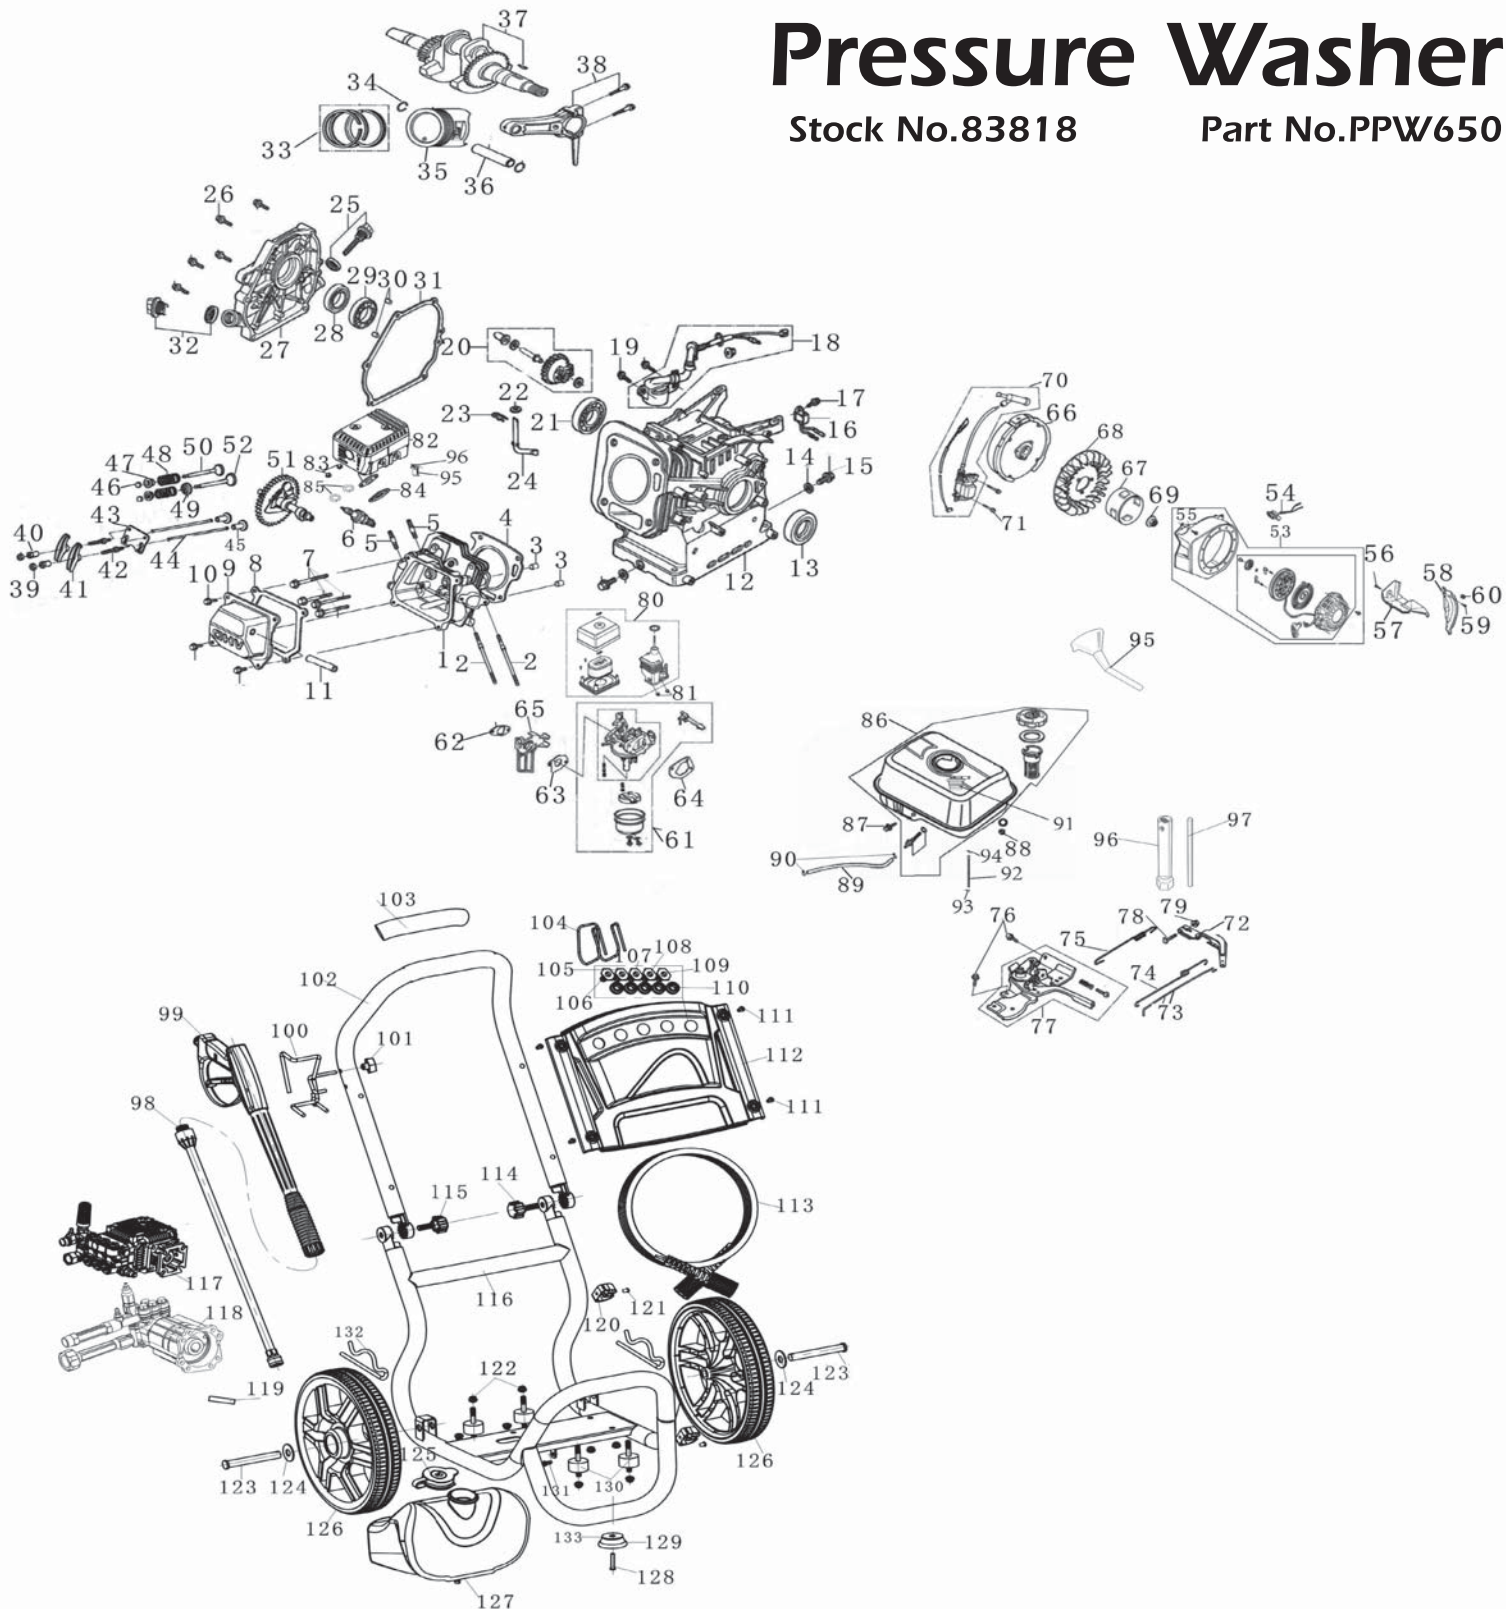

SPARE PARTS LISTING SHEET FOR  
**6.5HP Petrol  
 Pressure Washer**

Stock No.83818

Part No.PPW650

KEY No.	PART No.	STOCK No.	DESCRIPTION
1	YPPW650-01	84765	Cylinder head assembly
2	YPPW650-02	84766	Inlet stud bolt
3	YPPW650-03	84768	Dowel pin
4	YPPW650-04	84769	Cylinder head gasket
5	YPPW650-05	84770	Exhaust stud belt
6	YPPW650-06	84771	Spark plug
7	YPPW650-07	84772	Flange bolt
8	YPPW650-08	84773	Cylinder gap gasket
9	YPPW650-09	84774	Cylinder cap assembly
10	YPPW650-10	84775	Flange bolt
11	YPPW650-11	84776	Waste pipe
12	YPPW650-12	84777	Crankcase
13	YPPW650-13	84780	Oil seal
14	YPPW650-14	84781	Aluminium washer
15	YPPW650-15	84782	Drain plug
16	YPPW650-16	84783	Oil alert
17	YPPW650-17	84784	Flange bolt
18	YPPW650-18	84785	Oil sensor
19	YPPW650-19	84786	Flange bolt
20	YPPW650-20	84788	Governor assembly
21	YPPW650-21	84790	Bearing
22	YPPW650-22	84793	Plain washer
23	YPPW650-23	84802	Dowel pin clamp
24	YPPW650-24	84804	Governor assembly shaft
25	YPPW650-25	84808	Oil level components
26	YPPW650-26	84813	Flange bolt
27	YPPW650-27	84815	Crankcase cover assembly
28	YPPW650-28	84820	Oil seal
29	YPPW650-29	84823	Bearing
30	YPPW650-30	84826	Dowel pin
31	YPPW650-31	84834	Crankcase cover gasket
32	YPPW650-32	84842	Drain plug
33	YPPW650-33	84843	Piston ring components
34	YPPW650-34	84844	Piston pin ring
35	YPPW650-35	84845	Piston
36	YPPW650-36	84846	Piston pin

SPARE PARTS DRAWING SHEET FOR  
**6.5HP Petrol  
Pressure Washer**

Stock No.83818

Part No.PPW650

**Helpline: (023) 8049 4344. Sales Desk: (023) 8049 4333. General Enquiries: (023) 8026 6355.**

DRAPER TOOLS LTD, HURSLEY ROAD, CHANDLER'S FORD, EASTLEIGH, HANTS. SO53 1YF. U.K website: [www.drapertools.com](http://www.drapertools.com) e-mail: [sales@drapertools.com](mailto:sales@drapertools.com)